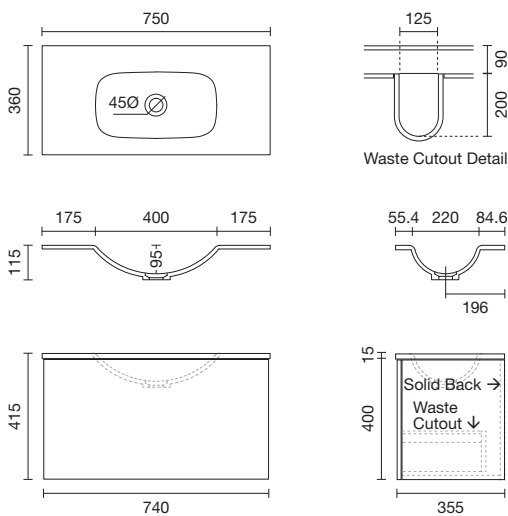

SPECIFICATIONS

COLOUR OPTIONS

- MATT WHITE
  (7) 744831
- GREEN SLATE
  (7) 744832
- CHAR BLUE
  (7) 744833
- BULLET
  (7) 744834
- PLANKED URBAN OAK
  (7) 744835
- BURNISHED WOOD
  (7) 744836

HANDLE OPTIONS*

- CHROME
- BRUSHED NICKEL
- GUNMETAL
- BLACK
- BRUSHED BRASS

*Specify handle colour when ordering

Tapware and accessories not included. With no overflow.