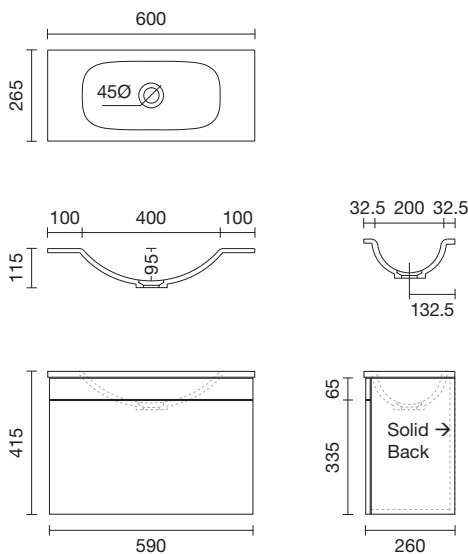

SPECIFICATIONS

COLOUR OPTIONS

- WHITE GLOSS
  (7) 744824
- GREEN SLATE
  (7) 744825
- CHAR BLUE
  (7) 744826
- BULLET
  (7) 744827
- PLANKED URBAN OAK
  (7) 744828
- BURNISHED WOOD
  (7) 744829

HANDLE OPTIONS*

- CHROME
- BRUSHED NICKEL
- GUNMETAL
- BLACK
- BRUSHED BRASS

*Specify handle colour when ordering

Tapware and accessories not included. With no overflow.