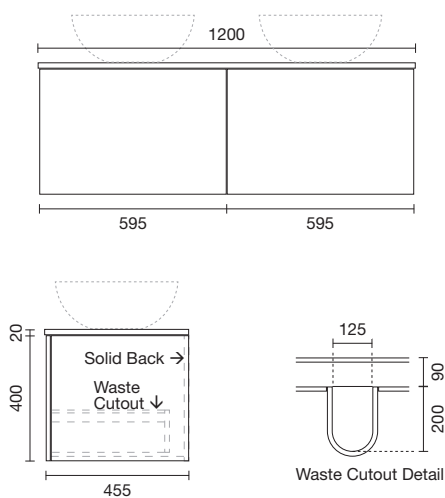

SPECIFICATIONS

COLOUR OPTIONS

- MATT WHITE
  (7) 744923
- GREEN SLATE
  (7) 744924
- CHAR BLUE
  (7) 744925
- BULLET
  (7) 744926
- PLANKED URBAN OAK
  (7) 744927
- BURNISHED WOOD
  (7) 744929

HANDLE OPTIONS*

- CHROME
- BRUSHED NICKEL
- GUNMETAL
- BLACK
- BRUSHED BRASS

*Specify handle colour when ordering