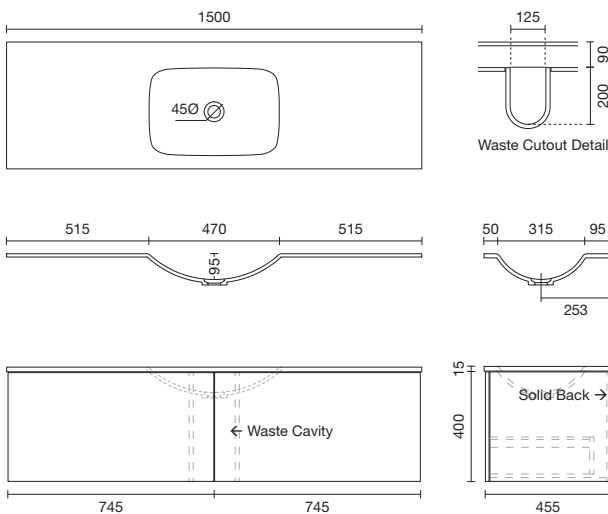

SPECIFICATIONS

COLOUR OPTIONS

- WHITE GLOSS (7) 744866
- GREEN SLATE (7) 744867
- CHAR BLUE (7) 744868
- BULLET (7) 744869
- PLANKED URBAN OAK (7) 744870
- BURNISHED WOOD (7) 744871

HANDLE OPTIONS*

- CHROME
- BRUSHED NICKEL
- GUNMETAL
- BLACK
- BRUSHED BRASS

*Specify handle colour when ordering

Tapware and accessories not included. With no overflow.