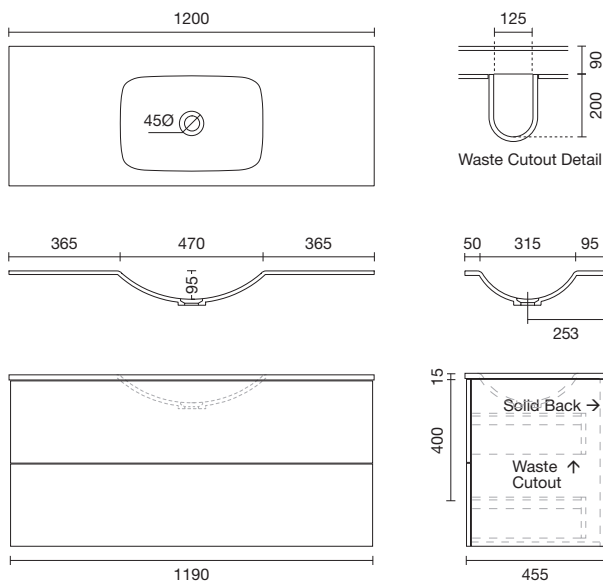

SPECIFICATIONS

COLOUR OPTIONS

- **MATT WHITE**
  (7) 744887
- **GREEN SLATE**
  (7) 744888
- **CHAR BLUE**
  (7) 744889
- **BULLET**
  (7) 744890
- **PLANKED URBAN OAK**
  (7) 744891
- **BURNISHED WOOD**
  (7) 744892

HANDLE OPTIONS*

- **CHROME**
- **BRUSHED NICKEL**
- **GUNMETAL**
- **BLACK**
- **BRUSHED BRASS**

*Specify handle colour when ordering

Tapware and accessories not included. With no overflow.