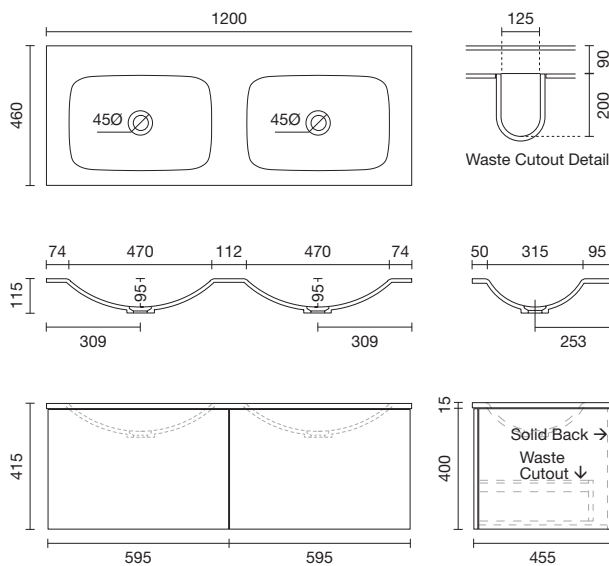

SPECIFICATIONS

COLOUR OPTIONS

- **MATT WHITE**
  (7) 744859
- **GREEN SLATE**
  (7) 744860
- **CHAR BLUE**
  (7) 744861
- **BULLET**
  (7) 744862
- **PLANKED URBAN OAK**
  (7) 744863
- **BURNISHED WOOD**
  (7) 744864

HANDLE OPTIONS*

- **CHROME**
- **BRUSHED NICKEL**
- **GUNMETAL**
- **BLACK**
- **BRUSHED BRASS**

*Specify handle colour when ordering

Tapware and accessories not included. With no overflow.