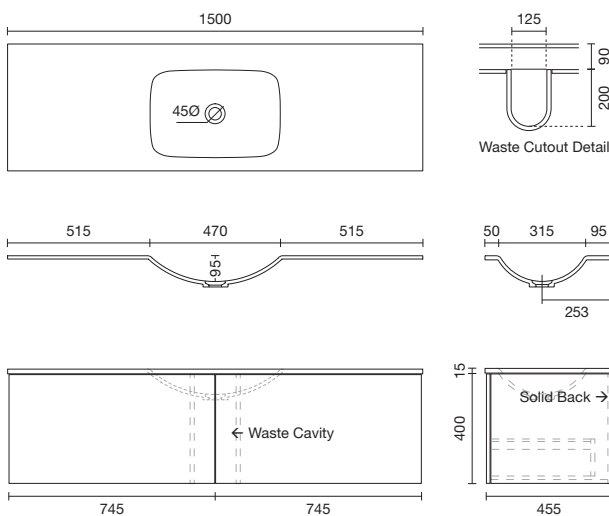

SPECIFICATIONS

COLOUR OPTIONS

- MATT WHITE
  (7) 744866
- GREEN SLATE
  (7) 744867
- CHAR BLUE
  (7) 744868
- BULLET
  (7) 744869
- PLANKED URBAN OAK
  (7) 744870
- BURNISHED WOOD
  (7) 744871

HANDLE OPTIONS*

- CHROME
- BRUSHED NICKEL
- GUNMETAL
- BLACK
- BRUSHED BRASS

*Specify handle colour when ordering

Tapware and accessories not included. With no overflow.