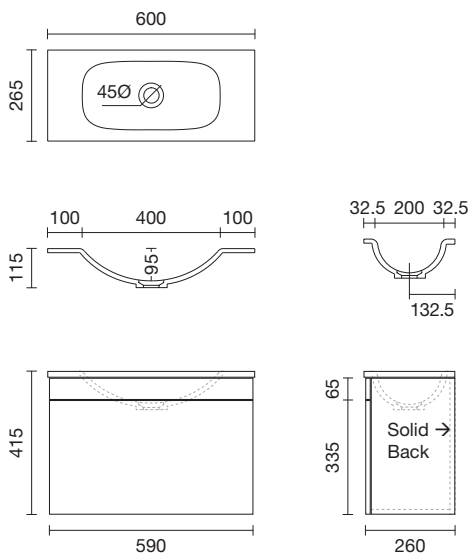

SPECIFICATIONS

COLOUR OPTIONS

- MATT WHITE
  (7) 744824
- GREEN SLATE
  (7) 744825
- CHAR BLUE
  (7) 744826
- BULLET
  (7) 744827
- PLANKED URBAN OAK
  (7) 744828
- BURNISHED WOOD
  (7) 744829

HANDLE OPTIONS*

- CHROME
- BRUSHED NICKEL
- GUNMETAL
- BLACK
- BRUSHED BRASS

*Specify handle colour when ordering

Tapware and accessories not included. With no overflow.