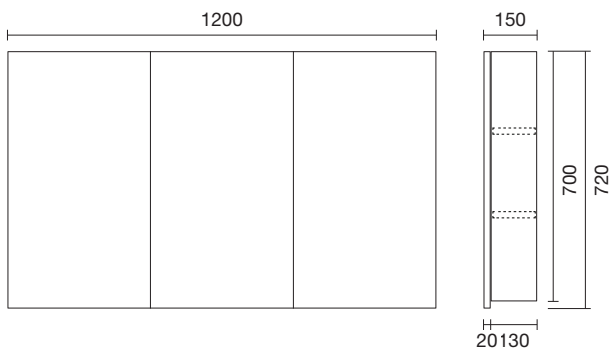

URBAN MIRROR CABINET

Urban's classic European styling offers a perfect blend of modern uncomplicated features. Built to look good and last with cabinets made right here in New Zealand.

1200 Mirror Cabinet

1200mm W x 150mm D x 700mm H

FEATURES AND BENEFITS

- Can be inset into wall cavity
- Made in New Zealand
- 5 year warranty

SPECIFICATIONS

COLOUR OPTIONS

-  MATT WHITE
(7) 743607
-  GREEN SLATE
(7) 743608
-  CHAR BLUE
(7) 743609
-  BULLET
(7) 743610
-  PLANKED URBAN OAK
(7) 743611
-  BURNISHED WOOD
(7) 743613