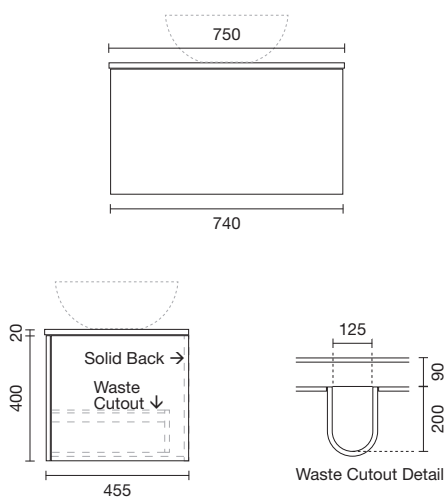

SPECIFICATIONS

COLOUR OPTIONS

- WHITE GLOSS
  (7) 744902
- GREEN SLATE
  (7) 744903
- CHAR BLUE
  (7) 744904
- BULLET
  (7) 744905
- PLANKED URBAN OAK
  (7) 744906
- BURNISHED WOOD
  (7) 744908

HANDLE OPTIONS*

- CHROME
- BRUSHED NICKEL
- GUNMETAL
- BLACK
- BRUSHED BRASS

*Specify handle colour when ordering