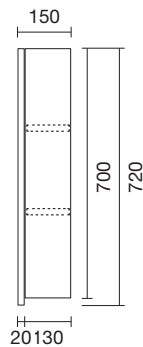

750mm W x 150mm D x 700mm H

FEATURES AND BENEFITS

- Can be inset into wall cavity
- Made in New Zealand
- 5 year warranty

SPECIFICATIONS

COLOUR OPTIONS

-  MATT WHITE
(7) 744987
-  GREEN SLATE
(7) 744988
-  CHAR BLUE
(7) 744989
-  BULLET
(7) 744990
-  PLANKED URBAN OAK
(7) 744992
-  BURNISHED WOOD
(7) 744993