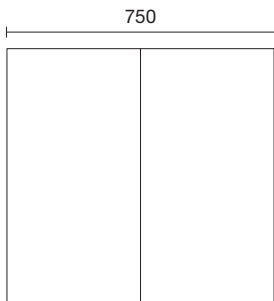

URBAN MIRROR CABINET

Urban's classic European styling offers a perfect blend of modern uncomplicated features. Built to look good and last with cabinets made right here in New Zealand.

750 Mirror Cabinet

750mm W x 150mm D x 700mm H

FEATURES AND BENEFITS

- Can be inset into wall cavity
- Made in New Zealand
- 5 year warranty

SPECIFICATIONS

COLOUR OPTIONS

-  MATT WHITE
(7) 744987
-  GREEN SLATE
(7) 744988
-  CHAR BLUE
(7) 744989
-  BULLET
(7) 744990
-  PLANKED URBAN OAK
(7) 744992
-  BURNISHED WOOD
(7) 744993