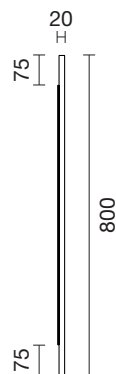

URBAN WALL MIRROR

Urban's classic European styling offers a perfect blend of modern uncomplicated features. Built to look good and last with cabinets made right here in New Zealand.

750 Wall Mirror

750mm W x 20mm D x 800mm H

FEATURES AND BENEFITS

- Can be hung horizontal or vertical
- Suitable for demister pad (purchased separately)
- Made in New Zealand
- 5 year warranty

SPECIFICATIONS

COLOUR OPTIONS

- | | |
|---|---------------------------------|
|  | MATT WHITE
(7) 744959 |
|  | GREEN SLATE
(7) 744960 |
|  | CHAR BLUE
(7) 744961 |
|  | BULLET
(7) 744962 |
|  | PLANKED URBAN OAK
(7) 744964 |
|  | BURNISHED WOOD
(7) 744965 |