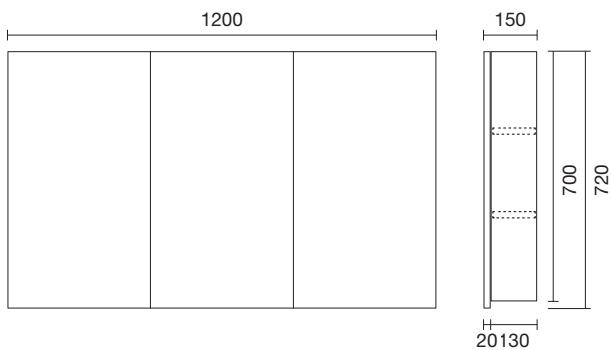

URBAN MIRROR CABINET

Urban's classic European styling offers a perfect blend of modern uncomplicated features. Built to look good and last with cabinets made right here in New Zealand.

1200 Mirror Cabinet

1200mm W x 150mm D x 700mm H

FEATURES AND BENEFITS

- Can be inset into wall cavity
- Made in New Zealand
- 5 year warranty

SPECIFICATIONS

COLOUR OPTIONS

-  WHITE GLOSS
(7) 743607
-  GREEN SLATE
(7) 743608
-  CHAR BLUE
(7) 743609
-  BULLET
(7) 743610
-  PLANKED URBAN OAK
(7) 743611
-  BURNISHED WOOD
(7) 743613