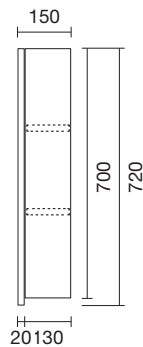

600mm W x 150mm D x 700mm H

FEATURES AND BENEFITS

- Can be inset into wall cavity
- Made in New Zealand
- 5 year warranty

SPECIFICATIONS

COLOUR OPTIONS

-  WHITE GLOSS
(7) 744980
-  GREEN SLATE
(7) 744981
-  CHAR BLUE
(7) 744982
-  BULLET
(7) 744983
-  PLANKED URBAN OAK
(7) 744985
-  BURNISHED WOOD
(7) 744986