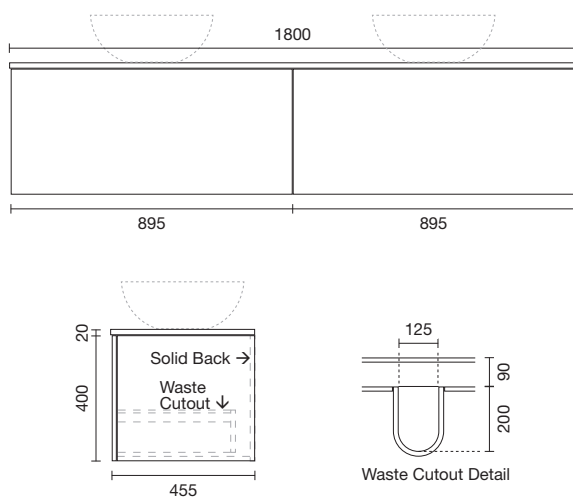

SPECIFICATIONS

COLOUR OPTIONS

- WHITE GLOSS (7) 744937
- GREEN SLATE (7) 744938
- CHAR BLUE (7) 744939
- BULLET (7) 744940
- PLANKED URBAN OAK (7) 744941
- BURNISHED WOOD (7) 744943

HANDLE OPTIONS*

- CHROME
- BRUSHED NICKEL
- GUNMETAL
- BLACK
- BRUSHED BRASS

*Specify handle colour when ordering