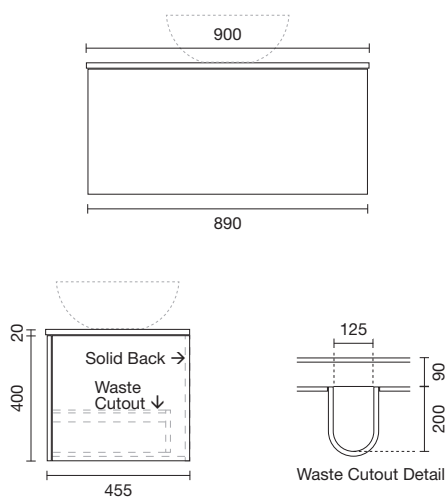

SPECIFICATIONS

COLOUR OPTIONS

- WHITE GLOSS
  (7) 744909
- GREEN SLATE
  (7) 744910
- CHAR BLUE
  (7) 744911
- BULLET
  (7) 744912
- PLANKED URBAN OAK
  (7) 744913
- BURNISHED WOOD
  (7) 744915

HANDLE OPTIONS*

- CHROME
- BRUSHED NICKEL
- GUNMETAL
- BLACK
- BRUSHED BRASS

*Specify handle colour when ordering