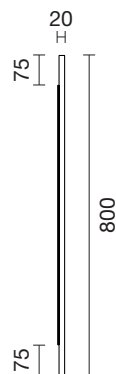

URBAN WALL MIRROR

Urban's classic European styling offers a perfect blend of modern uncomplicated features. Built to look good and last with cabinets made right here in New Zealand.

600 Wall Mirror

600mm W x 20mm D x 800mm H

FEATURES AND BENEFITS

- Can be hung horizontal or vertical
- Suitable for demister pad (purchased separately)
- Made in New Zealand
- 5 year warranty

SPECIFICATIONS

COLOUR OPTIONS

-  MATT WHITE
(7) 744951
-  GREEN SLATE
(7) 744952
-  CHAR BLUE
(7) 744953
-  BULLET
(7) 744954
-  PLANKED URBAN OAK
(7) 744955
-  BURNISHED WOOD
(7) 744957