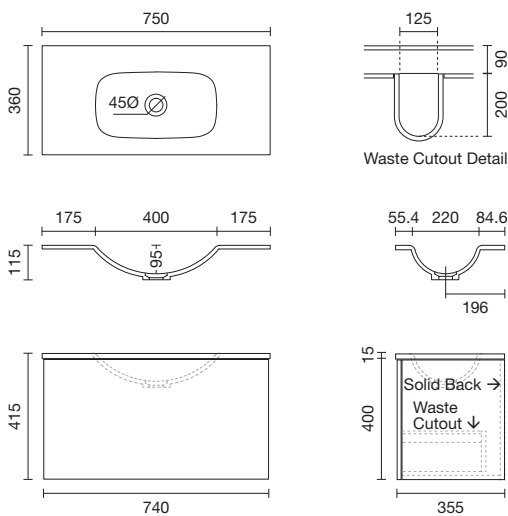

SPECIFICATIONS

COLOUR OPTIONS

- WHITE GLOSS
  (7) 744831
- GREEN SLATE
  (7) 744832
- CHAR BLUE
  (7) 744833
- BULLET
  (7) 744834
- PLANKED URBAN OAK
  (7) 744835
- BURNISHED WOOD
  (7) 744836

HANDLE OPTIONS*

- CHROME
- BRUSHED NICKEL
- GUNMETAL
- BLACK
- BRUSHED BRASS

*Specify handle colour when ordering

Tapware and accessories not included. With no overflow.