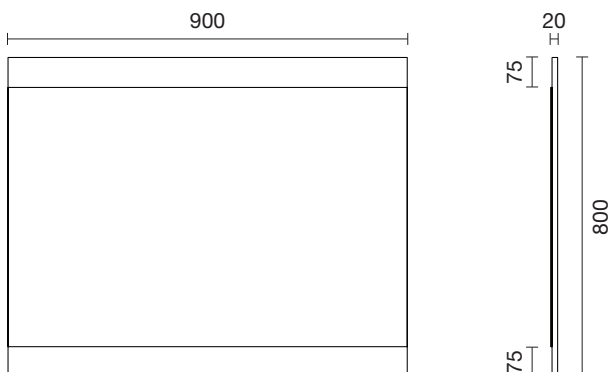

URBAN WALL MIRROR

Urban's classic European styling offers a perfect blend of modern uncomplicated features. Built to look good and last with cabinets made right here in New Zealand.

900 Wall Mirror

900mm W x 20mm D x 800mm H

FEATURES AND BENEFITS

- Can be hung horizontal or vertical
- Suitable for demister pad (purchased separately)
- Made in New Zealand
- 5 year warranty

SPECIFICATIONS

COLOUR OPTIONS

-  WHITE GLOSS
(7) 744966
-  GREEN SLATE
(7) 744967
-  CHAR BLUE
(7) 744968
-  BULLET
(7) 744969
-  PLANKED URBAN OAK
(7) 744971
-  BURNISHED WOOD
(7) 744972