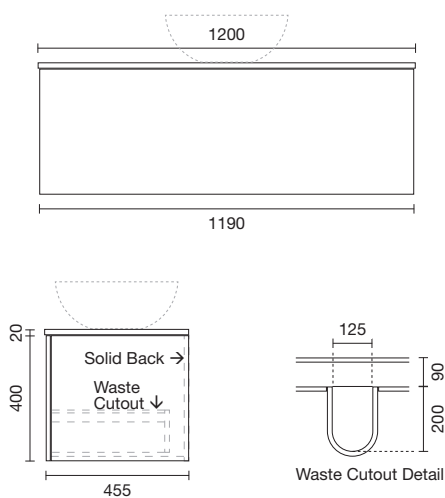

SPECIFICATIONS

COLOUR OPTIONS

- WHITE GLOSS
  (7) 744916
- GREEN SLATE
  (7) 744917
- CHAR BLUE
  (7) 744918
- BULLET
  (7) 744919
- PLANKED URBAN OAK
  (7) 744920
- BURNISHED WOOD
  (7) 744922

HANDLE OPTIONS*

- CHROME
- BRUSHED NICKEL
- GUNMETAL
- BLACK
- BRUSHED BRASS

*Specify handle colour when ordering