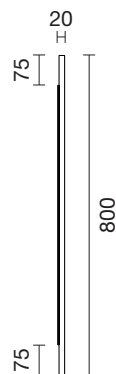

URBAN WALL MIRROR

Urban's classic European styling offers a perfect blend of modern uncomplicated features. Built to look good and last with cabinets made right here in New Zealand.

750 Wall Mirror

750mm W x 20mm D x 800mm H

FEATURES AND BENEFITS

- Can be hung horizontal or vertical
- Suitable for demister pad (purchased separately)
- Made in New Zealand
- 5 year warranty

SPECIFICATIONS

COLOUR OPTIONS

-  WHITE GLOSS
(7) 744959
-  GREEN SLATE
(7) 744960
-  CHAR BLUE
(7) 744961
-  BULLET
(7) 744962
-  PLANKED URBAN OAK
(7) 744964
-  BURNISHED WOOD
(7) 744965