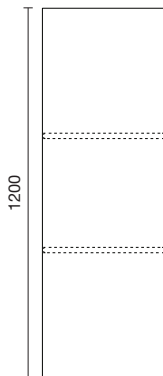

SPECIFICATIONS

COLOUR OPTIONS

- WHITE GLOSS
  (7) 743614
- GREEN SLATE
  (7) 743615
- CHAR BLUE
  (7) 743616
- BULLET
  (7) 743617
- PLANKED URBAN OAK
  (7) 743618
- BURNISHED WOOD
  (7) 743620