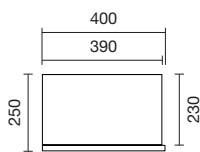

SPECIFICATIONS

COLOUR OPTIONS

- WHITE GLOSS
  (7) 743614
- GREEN SLATE
  (7) 743615
- CHAR BLUE
  (7) 743616
- BULLET
  (7) 743617
- PLANKED URBAN OAK
  (7) 743618
- BURNISHED WOOD
  (7) 743620