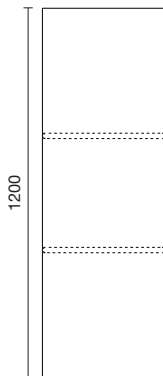

URBAN WALL TOWER

Urban's classic European styling offers a perfect blend of modern uncomplicated features. Built to look good and last with cabinets made right here in New Zealand.

400 Wall Tower 1DR

400mm W x 250mm D x 1200mm H

FEATURES AND BENEFITS

- Reversible - left or right hinge
- Includes adjustable shelves
- Made in New Zealand
- 5 year warranty

SPECIFICATIONS

COLOUR OPTIONS

-  MATT WHITE
(7) 743614
-  GREEN SLATE
(7) 743615
-  CHAR BLUE
(7) 743616
-  BULLET
(7) 743617
-  PLANKED URBAN OAK
(7) 743618
-  BURNISHED WOOD
(7) 743620