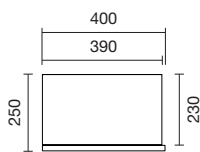

URBAN WALL TOWER

Urban's classic European styling offers a perfect blend of modern uncomplicated features. Built to look good and last with cabinets made right here in New Zealand.

400 Wall Tower 1DR

400mm W x 250mm D x 1200mm H

FEATURES AND BENEFITS

- Reversible - left or right hinge
- Includes adjustable shelves
- Made in New Zealand
- 5 year warranty

SPECIFICATIONS

COLOUR OPTIONS

-  MATT WHITE
(7) 743614
-  GREEN SLATE
(7) 743615
-  CHAR BLUE
(7) 743616
-  BULLET
(7) 743617
-  PLANKED URBAN OAK
(7) 743618
-  BURNISHED WOOD
(7) 743620