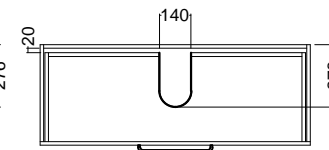

Internal Basin Depth
135 mm

Single Drawer

Double Drawer Wall

Double Drawer Floor

N/A

Single Drawer
Top Drawer of Double Drawer Wall
Top and Bottom drawer of Double Drawer Floor

Double drawer Wall - Bottom Drawer