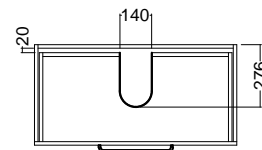

Internal Basin Depth
135 mm

Single Drawer

Double Drawer Wall

Double Drawer Floor

N/A

Single Drawer
Top Drawer of Double Drawer Wall
Top and Bottom drawer of Double Drawer Floor

Double drawer Wall - Bottom Drawer