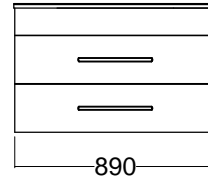

Internal Basin Depth
135 mm

Single Drawer

Double Drawer Wall

Double Drawer Floor

N/A

Single Drawer
Top Drawer of Double Drawer Wall
Top and Bottom drawer of Double Drawer Floor

Double drawer Wall - Bottom Drawer