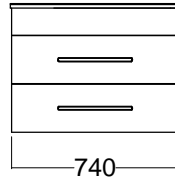

Internal Basin Depth
135 mm

Single Drawer

Double Drawer Wall

Double Drawer Floor

N/A

Single Drawer
Top Drawer of Double Drawer Wall
Top and Bottom drawer of Double Drawer Floor

Double drawer Wall - Bottom Drawer