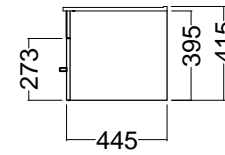

Internal Basin Depth
135 mm

Single Drawer

Double Drawer Wall

Double Drawer Floor

N/A

Single Drawer
Top Drawer of Double Drawer Wall
Top and Bottom drawer of Double Drawer Floor

Double drawer Wall - Bottom Drawer