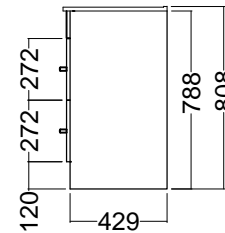

Internal Basin Depth
135 mm

Single Drawer

Double Drawer Wall

Double Drawer Floor

N/A

Single Drawer
Top Drawer of Double Drawer Wall
Top and Bottom drawer of Double Drawer Floor

Double drawer Wall - Bottom Drawer