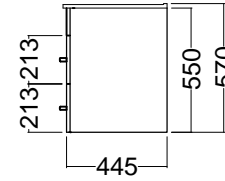

Internal Basin Depth
135 mm

Single Drawer

Double Drawer Wall

Double Drawer Floor

N/A

Single Drawer
Top Drawer of Double Drawer Wall
Top and Bottom drawer of Double Drawer Floor

Double drawer Wall - Bottom Drawer