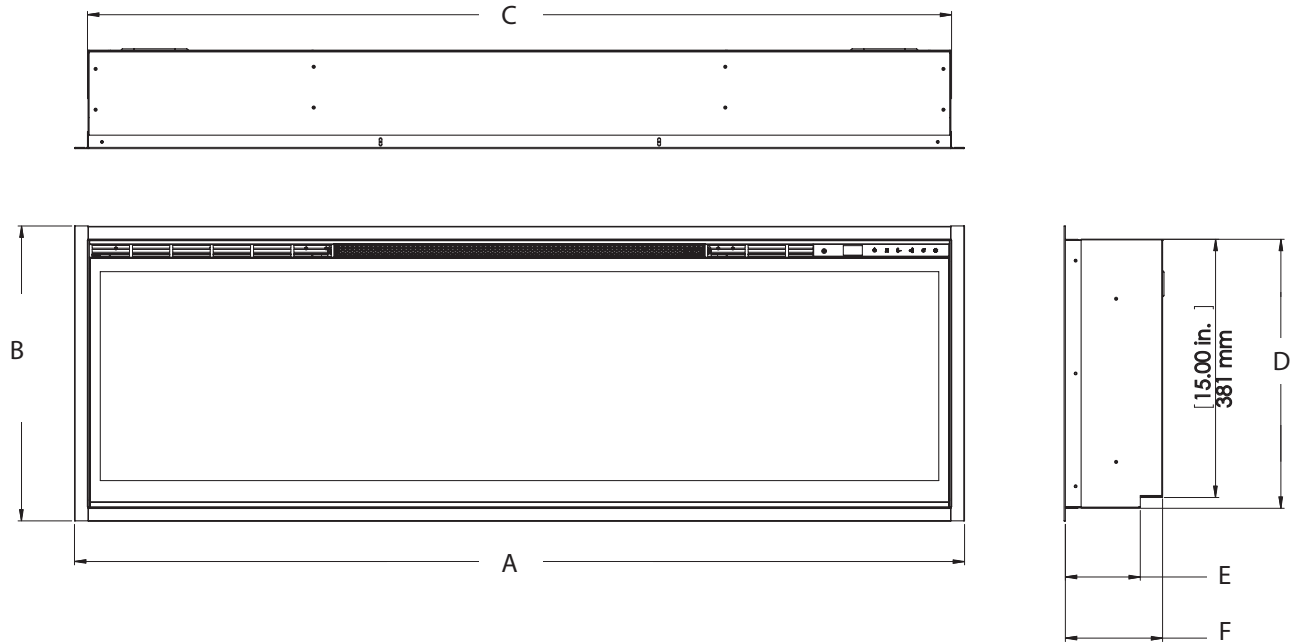

IGNITE XL

	A	B	C	D	E	F	Kg	KW
XLF 50	1306	419	1278	402	110	147	33.3	2
XLF 74	1941	419	1887	402	110	147	55.3	2
XLF 100	2576	419	2548	402	110	147	77.3	2

All measurements in millimetres (mm)

ACCESSORIES

MULTIPLE COLOUR THEMES

WARRANTY
2 Year limited warranty

VISIT WWW.REALFLAME.CO.NZ FOR MORE TECHNICAL INFORMATION.