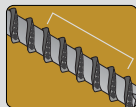

ECKO T-REX17® 8G JOLTSCREW

Jolt Head - Outdoor XGuard & 316 S/Steel

JOLT HEAD

DOUBLE LOCKING

T-REX TEETH

TYPE 17

Features & Benefits

- Jolt Head - A small head (5mm) for applications where the head is required to be concealed
- Double Locking Thread - Prevent pull out up to 50%
- T-REX Teeth - Quicker & Easier to install
- Type 17 - Self-piercing predrilling

Applications

Weatherboard / Window frame / Door frame

Weatherboard

Window framing

Door framing

Outdoor XGuard - Trade Pack
(500PCS)

316 S/Steel - Trade Pack
(500PCS)

ECKO T-REX17® 8G JOLTSCREW

ECKO T-REX17® 8G JOLTSCREW - OutDoor XGuard & 316 Stainless Steel

OutDoor XGuard - 250pcs

ECKO CODE **PM SKU**
WDJC48G90-250 3521261

Driver Bit Included in Each Packet

SIZE
8g x 90mm

DESCRIPTION
WinDoor JoltScrew, 8g x 90mm, OutDoor XGuard, Type 17