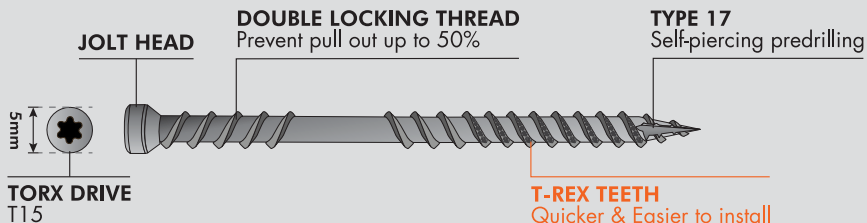

ECKO T-REX17® 8G JOLTSCREW

Jolt Head - Outdoor XGuard & 316 S/Steel

JOLT HEAD

DOUBLE LOCKING

T-REX TEETH

TYPE 17

Features & Benefits

- Jolt Head - A small head (5mm) for applications where the head is required to be concealed
- Double Locking Thread - Prevent pull out up to 50%
- T-REX Teeth - Quicker & Easier to install
- Type 17 - Self-piercing predrilling

Applications

Weatherboard / Window frame / Door frame

Weatherboard

Window framing

Door framing

Outdoor XGuard - Trade Pack
(500PCS)

316 S/Steel - Trade Pack
(500PCS)

ECKO T-REX17® 8G JOLTSCREW

ECKO T-REX17® 8G JOLTSCREW - OutDoor XGuard & 316 Stainless Steel

OutDoor XGuard - 250pcs

ECKO CODE **PM SKU**
WDJC48G90-250 3521261

Driver Bit Included in Each Packet

SIZE
8g x 90mm

DESCRIPTION
WinDoor JoltScrew, 8g x 90mm, OutDoor XGuard, Type 17