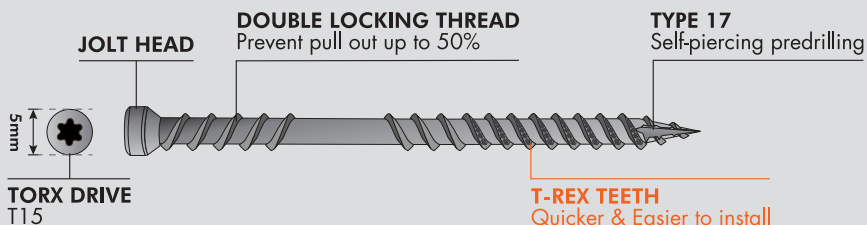

ECKO T-REX17® 8G JOLTSCREW

Jolt Head - Outdoor XGuard & 316 S/Steel

Features & Benefits

- Jolt Head - A small head (5mm) for applications where the head is required to be concealed
- Double Locking Thread - Prevent pull out up to 50%
- T-REX Teeth - Quicker & Easier to install
- Type 17 - Self-piercing predrilling

Applications

Weatherboard / Window frame / Door frame