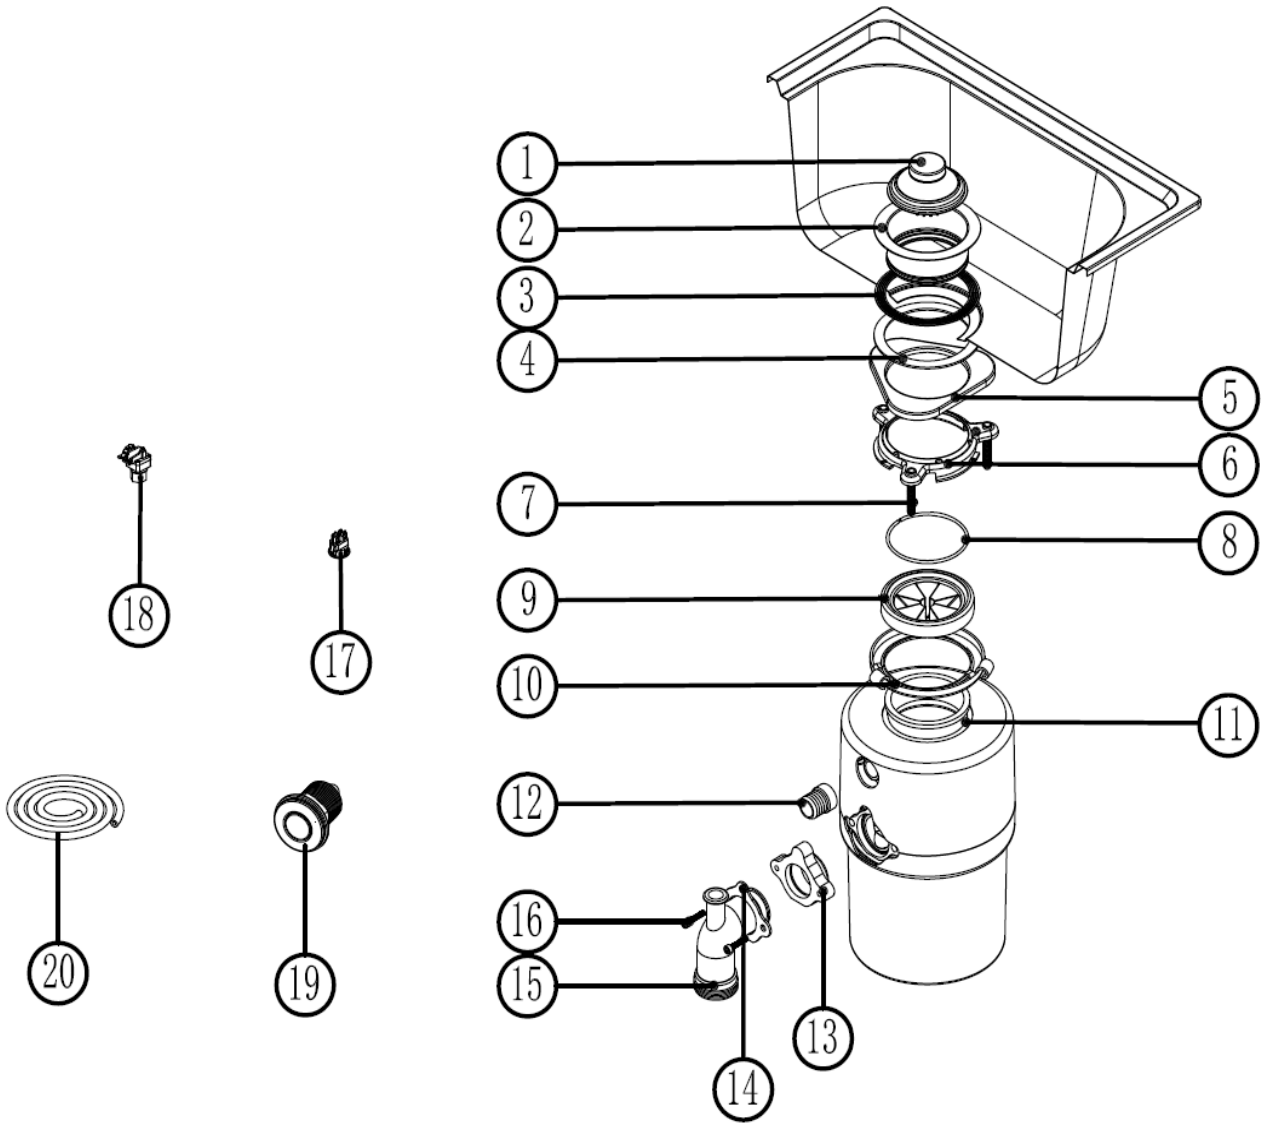

Description: **ROBINHOOD SCRAPEATER NEW SEN SERIES**

Model Number: **SEN500Q, SEN500QA & SEN750QA**

Exploded view

Parts List

Item	Description	Part number
1	Sink Plug with Brush	T0002
2	Sink Flange (standard)	C0079
Optional	Extended Sink Flange (for thicker sink)	RHC00861
3	Flange Gasket	A0014
4	Rubber Gasket	A0016
5	Mounting Plate	C0057
6	Mounting Flange	C0055
7	Self Tapping Screw	E0009
8	Retaining Ring	C0058
9	Splashguard Baffle	A0011
10	Mounting Bracket	C0056
11	SE Series Shell Cover Sealing Ring	A0037
12	Dishwasher Connection	G0094
13	Waste Pipe Rubber Gasket	A0025
14	Drain Pipe Flange	C0048
15	Drain Pipe	G0064
16	Hex Head Screw	E0038
17	Warped Plate Switch	D0048
18	Air Switch	D0037
19	Air Switch Push Button	G0073
20	PVC Tube	G0072
NS-1	Air Switch, Air Switch Push Button & PVC Tube (SEN500QA & SEN750QA models only)	WD621596
NS-2	Warped Plate Switch (SEN500Q model only)	D0048