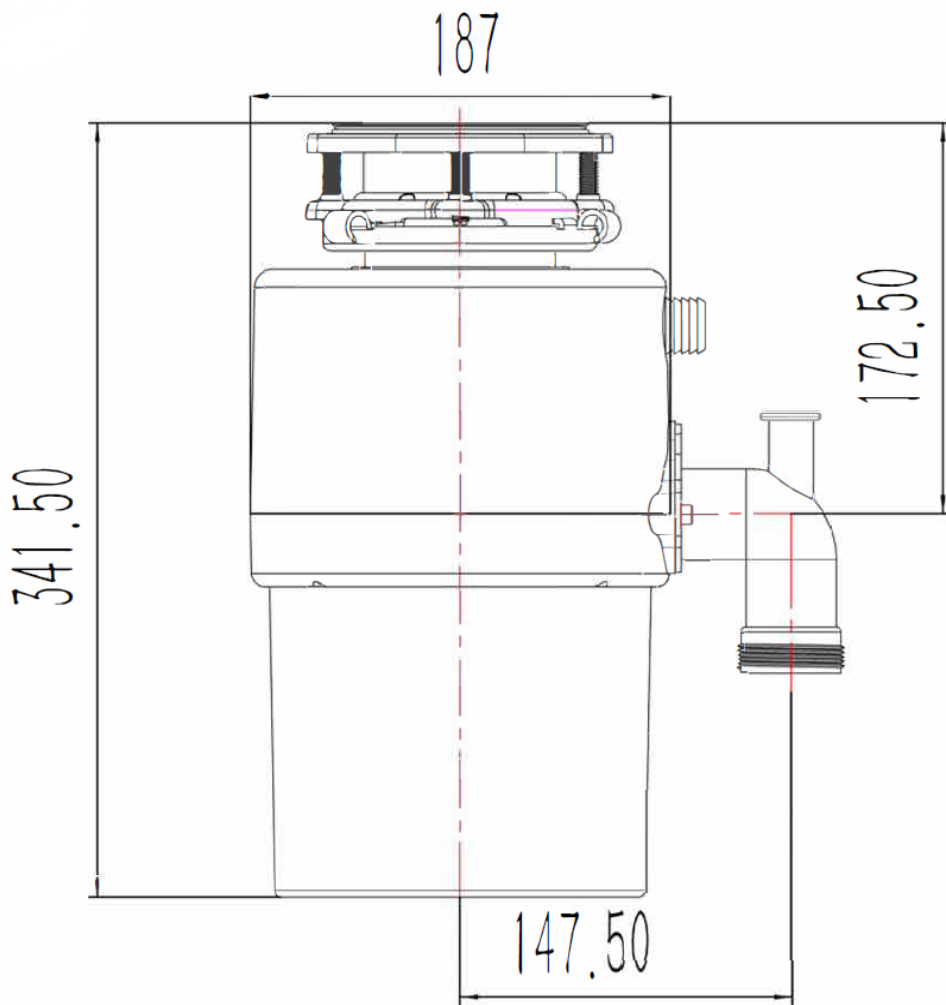

Description: **ROBINHOOD SCRAPEATER NEW SEN SERIES**

Model Number: **SEN500Q, SEN500QA & SEN750QA**

Exploded view

Parts List

Item	Description	Part number
1	Sink Plug with Brush	T0002
2	Sink Flange (standard)	C0079
Optional	Extended Sink Flange (for thicker sink)	RHC00861
3	Flange Gasket	A0014
4	Rubber Gasket	A0016
5	Mounting Plate	C0057
6	Mounting Flange	C0055
7	Self Tapping Screw	E0009
8	Retaining Ring	C0058
9	Splashguard Baffle	A0011
10	Mounting Bracket	C0056
11	SE Series Shell Cover Sealing Ring	A0037
12	Dishwasher Connection	G0094
13	Waste Pipe Rubber Gasket	A0025
14	Drain Pipe Flange	C0048
15	Drain Pipe	G0064
16	Hex Head Screw	E0038
17	Warped Plate Switch	D0048
18	Air Switch	D0037
19	Air Switch Push Button	G0073
20	PVC Tube	G0072
NS-1	Air Switch, Air Switch Push Button & PVC Tube (SEN500QA & SEN750QA models only)	WD621596
NS-2	Warped Plate Switch (SEN500Q model only)	D0048