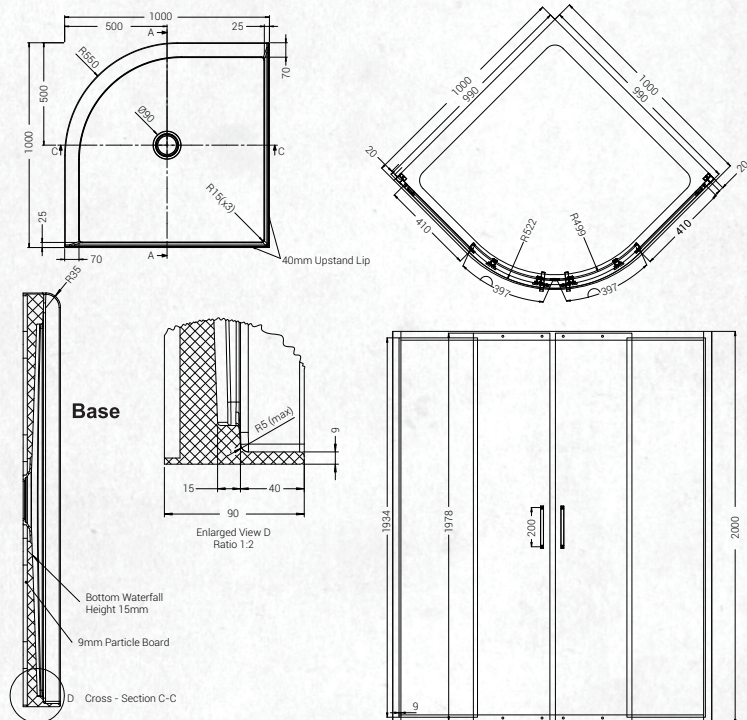

COVE, CURVED, BLACK, 1000 X 1000MM

(7)744775 Complete Shower System

FEATURES & BENEFITS

Modern Curved Design

Enjoy a more seamless bathroom interior (2 meters tall). With dual sliding doors

Toughened Safety Glass

High-strength Shower Base

Reinforced base board for maximum strength with 40mm upstand on two sides and low entry height of 50mm.

EasyClean Waste

Removable hair claw for easy cleaning and blockage prevention.

Other Information

- Black electroplated metal sliding doors and door handle
- Magnetic door seal
- Concealed fittings and fixtures

COMPONENTS:

(7)744812 - Shower Screen (1000 x 1000mm)

(7)744785 - Acrylic Liner 2 Sided 1000

- Shower Base

Dimension:

1000 x 1000 x 2000mm (WDH)