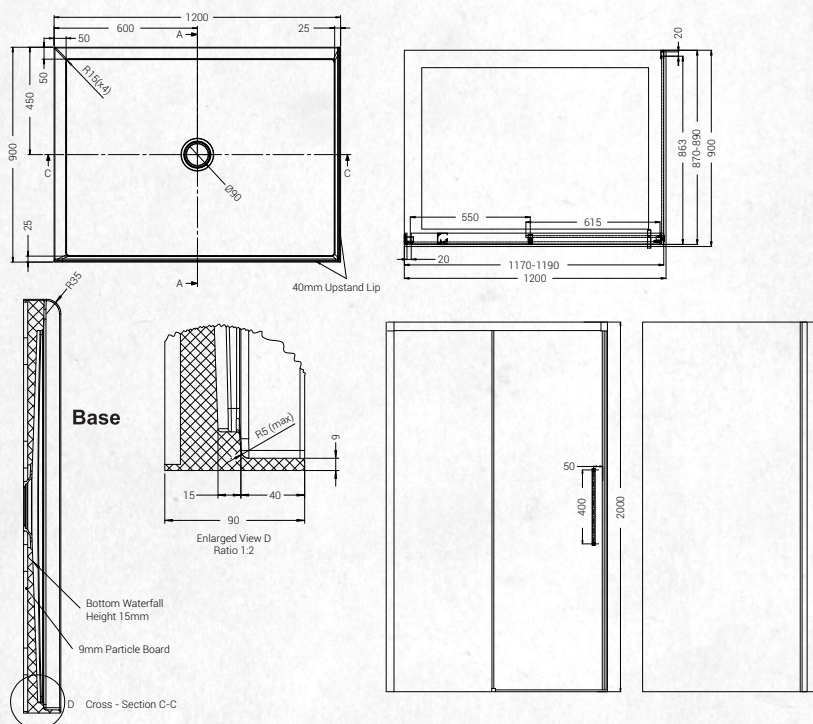

Raymor

COVE SHOWERS

The Raymor Cove range of shower enclosures offers both style and flexibility for every home. Luxury you can afford, Cove boasts a semi-frameless modern look for your bathroom. With a good selection of sizes, configurations, and colours, your dream bathroom has never been this easy to achieve.

COVE, 1200 LEFT, GUNMETAL, 1200 X 900MM

(7)744782 Complete Shower System

COMPONENTS:

- (7)744815 - Shower Screen (1200 x 900mm)
- (7)744786 - Acrylic Liner 1200
- (7)744797 - Shower Base Left 1200

FEATURES & BENEFITS

Modern Semi-frameless Design

Enjoy a more seamless bathroom interior (2 meters tall) with sliding door.

Toughened Safety Glass

Comes with 6mm safety glass compliant with AUS and NZ standards (AS/NZS2208:1996).

2-year Warranty on:

- Door seal and glass seals
- EasyClean Waste
- Decorative Finishes

5-year Warranty on:

- Shower screen and hardware
- ABS acrylic walls

10-year Warranty on:

- Shower Base

Dimension:

1200 x 900 x 2000mm (WDH)