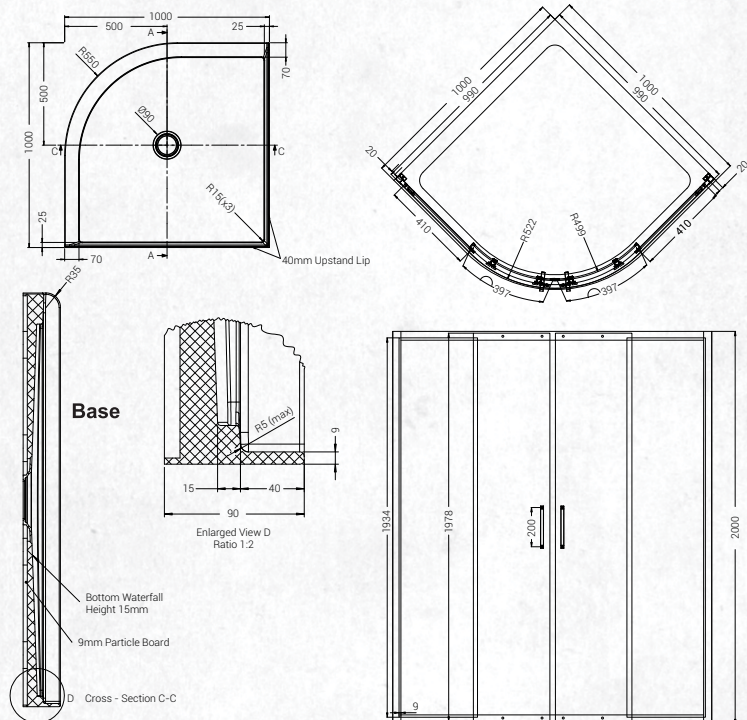

### COVE, CURVED, CHROME, 1000 X 1000MM

(7)744773 Complete Shower System

##### Modern Curved Design

Enjoy a more seamless bathroom interior (2 meters tall). With dual sliding doors

##### High-strength Shower Base

Reinforced base board for maximum strength with 40mm upstand on two sides and low entry height of 50mm.

##### Dimension:

1000 x 1000 x 2000mm (WDH)