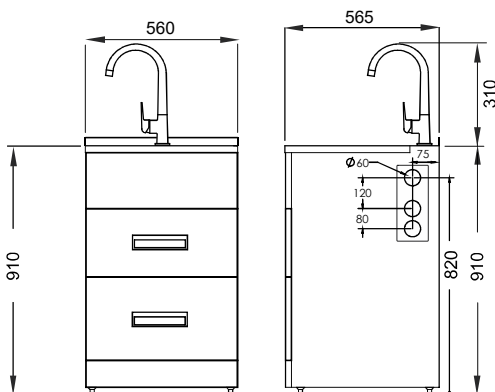

SPECIFICATIONS