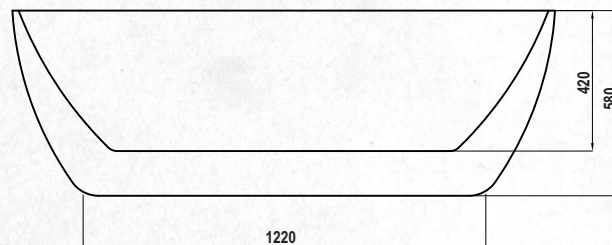

## COVE BATHS

The Raymor Cove oval freestanding bath has beautiful curved smooth clean lines and is designed to add a sense of style to any bathroom. Off centre waste position and a wider bath rim can be used as an arm rest for a comfortable bathing experience.

#### FEATURES

- Oval freestanding bath design
- Manufactured from premium sanitary grade acrylic
- Made to AS/NZ Standard: 2023/1995
- Easy to clean and maintain
- High gloss white
- Off Centre waste position
- Plug & waste not included
- No overflow
- Size (L) x (W) x (H): 1700 x 800 x 580
- Gross weight = 47 kgs
- Net weight = 38 kgs
- Capacity = 220 Litres (measured 80mm from top lip)
- 5 year warranty on Acrylic baths
- 1 year warranty on parts