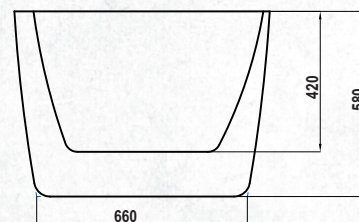

#### FEATURES

- Oval freestanding bath design
- Manufactured from premium sanitary grade acrylic
- Made to AS/NZ Standard: 2023/1995
- Easy to clean and maintain
- High gloss white
- Off Centre waste position
- Plug & waste not included
- No overflow
- Size (L) x (W) x (H): 1700 x 800 x 580
- Gross weight = 47 kgs
- Net weight = 38 kgs
- Capacity = 220 Litres (measured 80mm from top lip)
- 5 year warranty on Acrylic baths
- 1 year warranty on parts