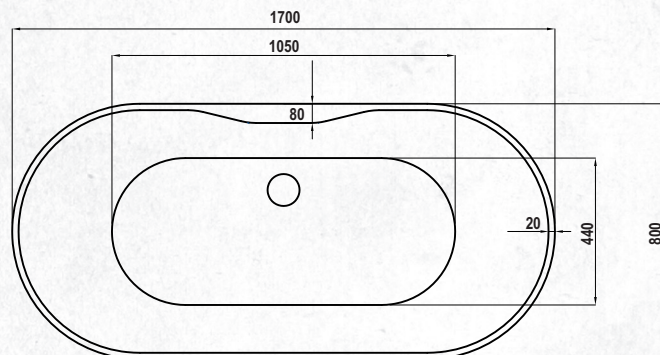

## COVE BATHS

The Raymor Cove oval freestanding bath has beautiful curved smooth clean lines and is designed to add a sense of style to any bathroom. Off centre waste position and a wider bath rim can be used as an arm rest for a comfortable bathing experience.

#### FEATURES

- Oval freestanding bath design
- Manufactured from premium sanitary grade acrylic
- Made to AS/NZ Standard: 2023/1995
- Easy to clean and maintain
- High gloss white
- Off Centre waste position
- Plug & waste not included
- No overflow
- Size (L) x (W) x (H): 1700 x 800 x 580
- Gross weight = 47 kgs
- Net weight = 38 kgs
- Capacity = 220 Litres (measured 80mm from top lip)
- 5 year warranty on Acrylic baths
- 1 year warranty on parts