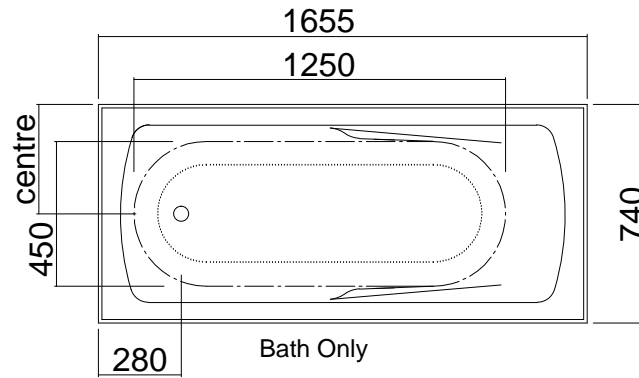

LUNA

Water Capacity -164 litres

Internal depth -380mm (excludes upstand)

Framed Bath

Height includes upstand

Height includes upstand