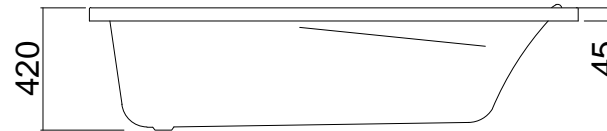

LUNA

Water Capacity -164 litres

Internal depth -380mm (excludes upstand)

Framed Bath

Height includes upstand

Height includes upstand