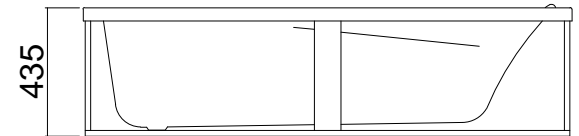

LUNA

Water Capacity -164 litres

Internal depth -380mm (excludes upstand)

Framed Bath

Height includes upstand

Height includes upstand