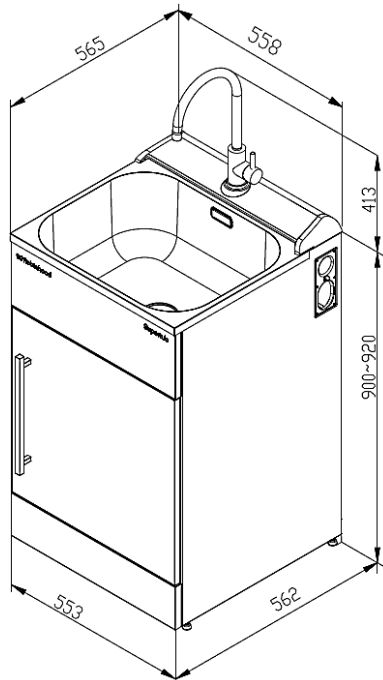

Description

ROBINHOOD STANDARD SUPERTUB SERIES 3 CONSOLE S/S GOOSENECK TAP
ST3703

Dimensions

Dated 29/01/2021

Specifications

Tapware

Tapware type	#304 Stainless Steel Gooseneck Tap
WELS rating	5 Stars, 5.5L per minute
Max & Min pressure	Maximum pressure 72.5 PSI (500 kPa); Minimum pressure 22 PSI (150 kPa)
Temperature range	Recommended temperature range 5° to 65°C; Maximum temperature 80°C

Sink

Bowl type	0.8mm polished #304 Stainless Steel
Bowl capacity	38L gross capacity measured to the top; 30L capacity to overflow
Waste type	Modern basket waste
Overflow	Yes, modern overflow design

Cabinet

Handle type	1x Square brushed pole handle
Door opening	Reversible, can be either left or right hand opening
Internal shelf and floor	Yes
Maximum height of items can be stored	Top: 210mm; Bottom: 410mm
Adjustable levelling feet	Yes
Side apertures for hoses	Yes, on both sides
3 Way ball valves isolators	Yes, included
Washing machine waste pipe	Separate
Cabinet color/finish	Satin white/powder coated
Cabinet material	0.6mm galvanized steel

Dimensions & Weights

Product dimensions (mm)	W558*D565*H(900-920)
Carton dimensions (mm)	W575*D585*H965
Gross/Net weight (Kg)	21/18

Warranty

Tapware & Cabinet	2 years on parts & labour from the date of purchase
Sink	5 years on parts & labour from the date of purchase