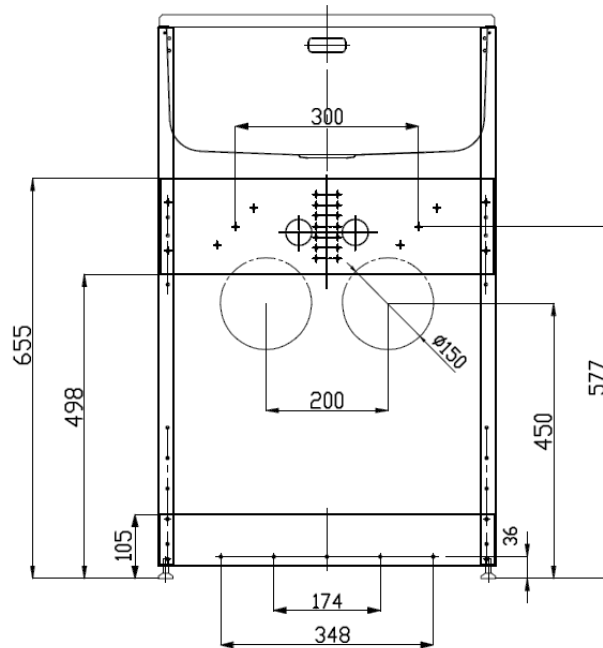

Description

ROBINHOOD STANDARD SUPERTUB SERIES 3 CONSOLE S/S GOOSENECK TAP
ST3703

Dimensions

Dated 29/01/2021

Specifications

Tapware

Tapware type	#304 Stainless Steel Gooseneck Tap
WELS rating	5 Stars, 5.5L per minute
Max & Min pressure	Maximum pressure 72.5 PSI (500 kPa); Minimum pressure 22 PSI (150 kPa)
Temperature range	Recommended temperature range 5° to 65°C; Maximum temperature 80°C

Sink

Bowl type	0.8mm polished #304 Stainless Steel
Bowl capacity	38L gross capacity measured to the top; 30L capacity to overflow
Waste type	Modern basket waste
Overflow	Yes, modern overflow design

Cabinet

Handle type	1x Square brushed pole handle
Door opening	Reversible, can be either left or right hand opening
Internal shelf and floor	Yes
Maximum height of items can be stored	Top: 210mm; Bottom: 410mm
Adjustable levelling feet	Yes
Side apertures for hoses	Yes, on both sides
3 Way ball valves isolators	Yes, included
Washing machine waste pipe	Separate
Cabinet color/finish	Satin white/powder coated
Cabinet material	0.6mm galvanized steel

Dimensions & Weights

Product dimensions (mm)	W558*D565*H(900-920)
Carton dimensions (mm)	W575*D585*H965
Gross/Net weight (Kg)	21/18

Warranty

Tapware & Cabinet	2 years on parts & labour from the date of purchase
Sink	5 years on parts & labour from the date of purchase