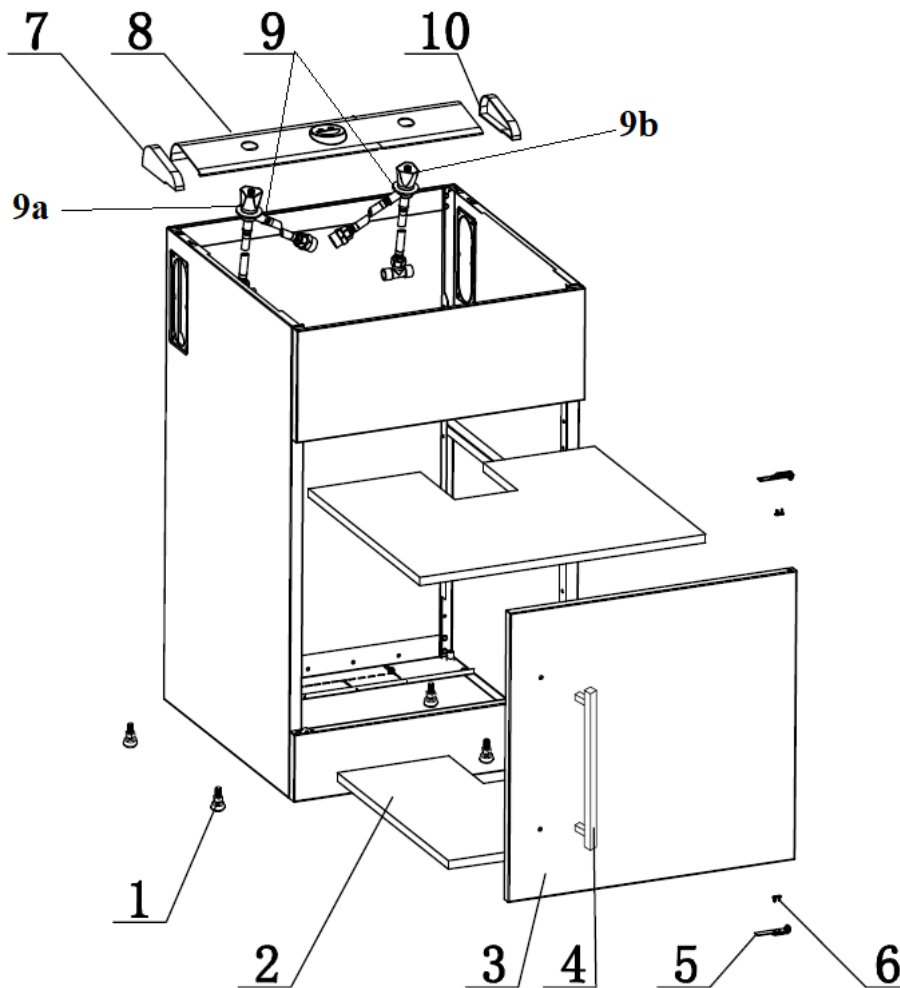

Description: **ROBINHOOD SUPERTUB SERIES 3 CONSOLE CONTROL, S/S GOOSENECK TAP**

Model Number: **ST3783**

Model pictured: **ST3783**

**Actual unit may vary from image shown*

Exploded View

Parts List

Item	Description	Part Number
1	Waste basket assembly	C090000008
2	Stainless steel body	Y110101102
3	Seal of body (thin)	Y112300001
4	Seal of body (thick)	Y112300002
5	Screw nut	Y100300011
6	Plastic body (include brass screw)	Y110101011
7	Rubber seal	Y112300013
8	Screw nut	Y100400003
9	Overflow connection	Y112002059
10	Overflow seal	Y112300125
11	Overflow decorated cover	Y119900320
12	Overflow base	Y119900069
13	Cross screw	Y100199030
14	O ring	Y112300550
15	Overflow hose	Y112001160
16	Waste seal	Y112300015
17	Tube nut I	Y100400011
18	Waste elbow	Y110299013
19	Tube nut II	Y100400004
20	Taper waste seal	Y112300014
21	3 way connection tube	752203
22	Hose WMC clip	752228
23	Hose	752224
24	Waste inlet cover	752202
25	Screws (pack of 6)	999054
26	Waste inlet	752201
27	Robinhood Stainless Steel gooseneck tap	STTAP7150A

Exploded View & Parts List Continued

Item	Description	Part Number
1	Supertub foot assembly (Bag of 4)	Y119900300
2	Standard shelf/floor	C150099002
3	Standard door	752057
4	Square handle (with screws, 1 pc)	Y119900349
5+6	Plastic hinge with screws	752054
7	Console end cap left	750814
8	Console panel	P060306112
9	Console system subassembly	P080403003
9a	Console knob HOT	ST3782KNOBH
9b	Console knob COLD	ST3782KNOBC
10	Console end cap right	750813