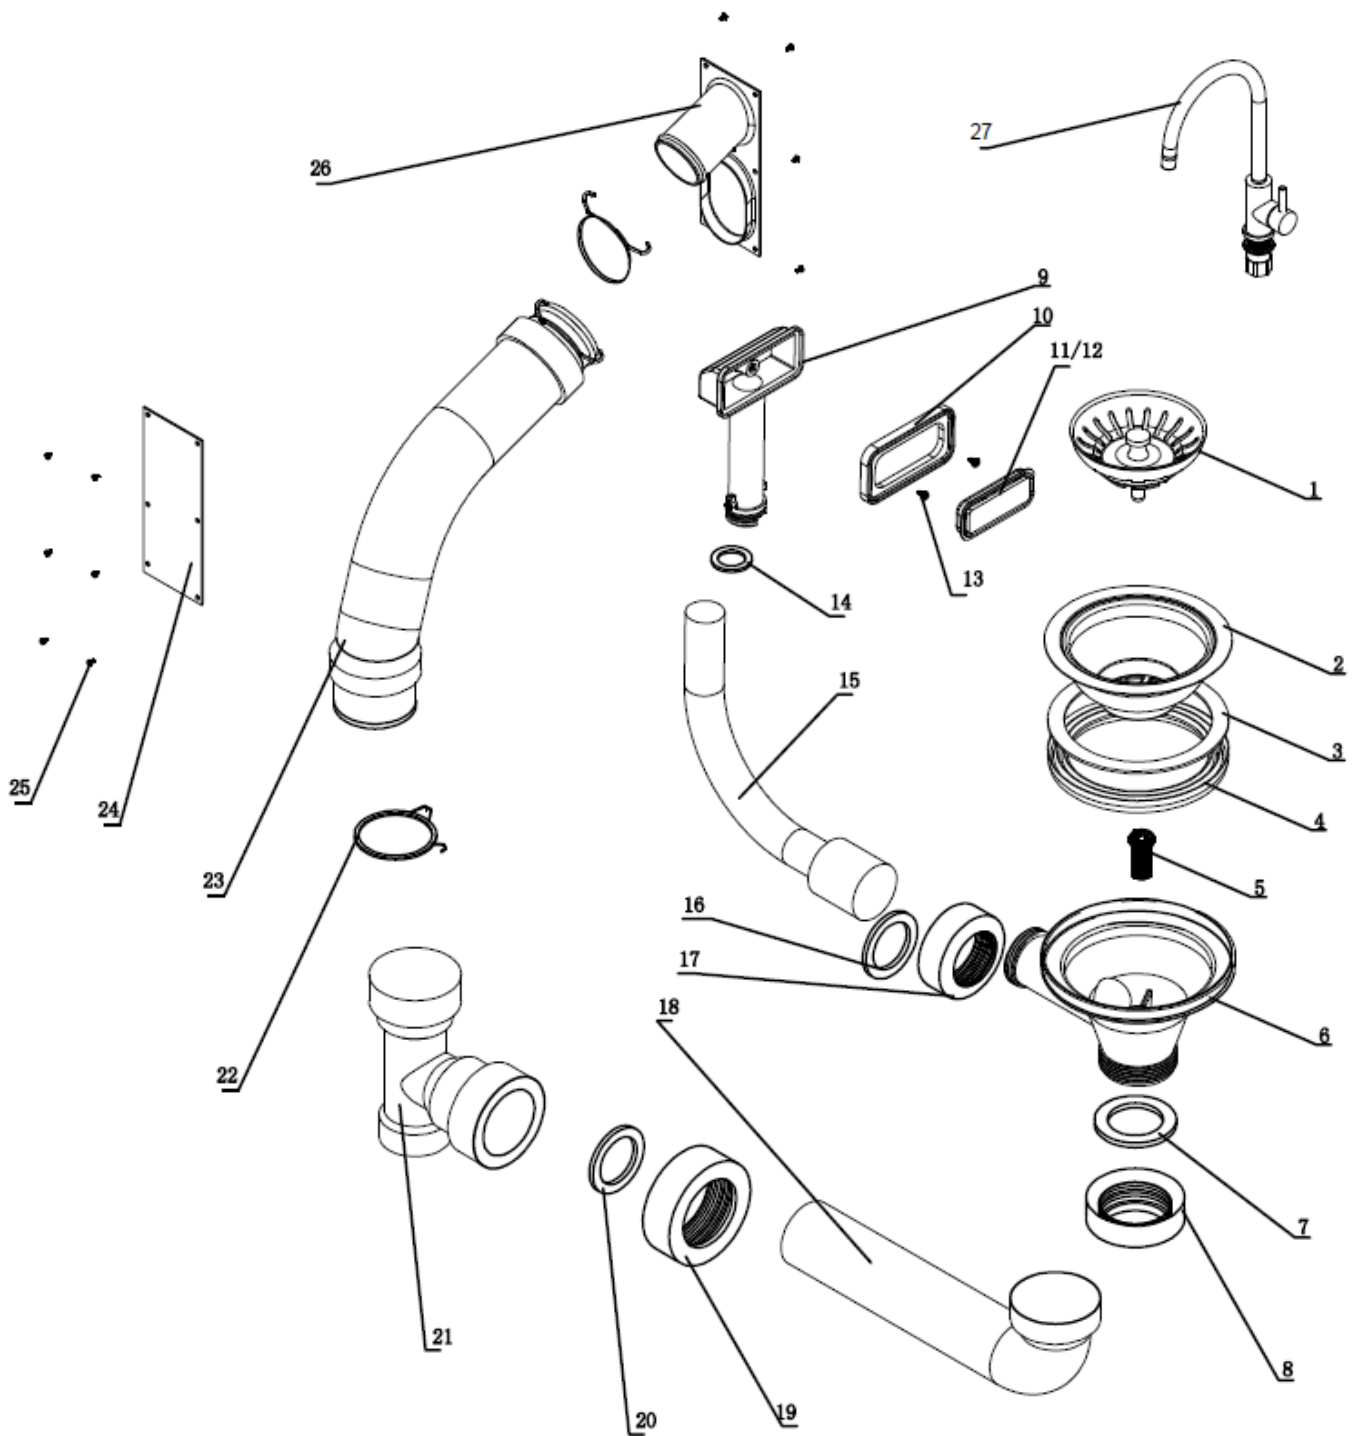

Description: **ROBINHOOD SUPERTUB SERIES 3 CONSOLE CONTROL, S/S GOOSENECK TAP**

Model Number: **ST3783**

Model pictured: **ST3783**

**Actual unit may vary from image shown*

Exploded View

Parts List

Item	Description	Part Number
1	Waste basket assembly	C090000008
2	Stainless steel body	Y110101102
3	Seal of body (thin)	Y112300001
4	Seal of body (thick)	Y112300002
5	Screw nut	Y100300011
6	Plastic body (include brass screw)	Y110101011
7	Rubber seal	Y112300013
8	Screw nut	Y100400003
9	Overflow connection	Y112002059
10	Overflow seal	Y112300125
11	Overflow decorated cover	Y119900320
12	Overflow base	Y119900069
13	Cross screw	Y100199030
14	O ring	Y112300550
15	Overflow hose	Y112001160
16	Waste seal	Y112300015
17	Tube nut I	Y100400011
18	Waste elbow	Y110299013
19	Tube nut II	Y100400004
20	Taper waste seal	Y112300014
21	3 way connection tube	752203
22	Hose WMC clip	752228
23	Hose	752224
24	Waste inlet cover	752202
25	Screws (pack of 6)	999054
26	Waste inlet	752201
27	Robinhood Stainless Steel gooseneck tap	STTAP7150A

Exploded View & Parts List Continued

Item	Description	Part Number
1	Supertub foot assembly (Bag of 4)	Y119900300
2	Standard shelf/floor	C150099002
3	Standard door	752057
4	Square handle (with screws, 1 pc)	Y119900349
5+6	Plastic hinge with screws	752054
7	Console end cap left	750814
8	Console panel	P060306112
9	Console system subassembly	P080403003
9a	Console knob HOT	ST3782KNOBH
9b	Console knob COLD	ST3782KNOBC
10	Console end cap right	750813