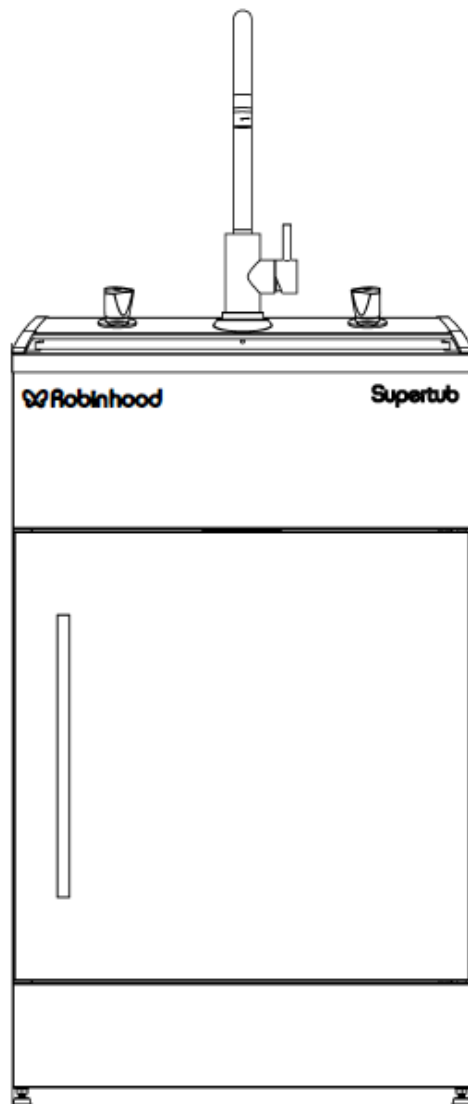

Description: **ROBINHOOD SUPERTUB SERIES 3 CONSOLE CONTROL, S/S GOOSENECK TAP**

Model Number: **ST3783**

Model pictured: **ST3783**

**Actual unit may vary from image shown*

Exploded View

Parts List

Item	Description	Part Number
1	Waste basket assembly	C090000008
2	Stainless steel body	Y110101102
3	Seal of body (thin)	Y112300001
4	Seal of body (thick)	Y112300002
5	Screw nut	Y100300011
6	Plastic body (include brass screw)	Y110101011
7	Rubber seal	Y112300013
8	Screw nut	Y100400003
9	Overflow connection	Y112002059
10	Overflow seal	Y112300125
11	Overflow decorated cover	Y119900320
12	Overflow base	Y119900069
13	Cross screw	Y100199030
14	O ring	Y112300550
15	Overflow hose	Y112001160
16	Waste seal	Y112300015
17	Tube nut I	Y100400011
18	Waste elbow	Y110299013
19	Tube nut II	Y100400004
20	Taper waste seal	Y112300014
21	3 way connection tube	752203
22	Hose WMC clip	752228
23	Hose	752224
24	Waste inlet cover	752202
25	Screws (pack of 6)	999054
26	Waste inlet	752201
27	Robinhood Stainless Steel gooseneck tap	STTAP7150A

Exploded View & Parts List Continued

Item	Description	Part Number
1	Supertub foot assembly (Bag of 4)	Y119900300
2	Standard shelf/floor	C150099002
3	Standard door	752057
4	Square handle (with screws, 1 pc)	Y119900349
5+6	Plastic hinge with screws	752054
7	Console end cap left	750814
8	Console panel	P060306112
9	Console system subassembly	P080403003
9a	Console knob HOT	ST3782KNOBH
9b	Console knob COLD	ST3782KNOBC
10	Console end cap right	750813