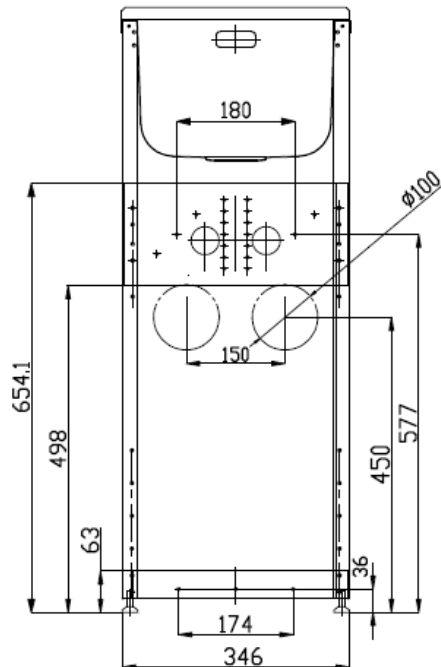

Description

ROBINHOOD SLIM SUPERTUB SERIES 3 DRAWER MODEL S/S GOOSENECK TAP
ST7003SLIM

Dimensions

Dated 29/01/2021

Specifications

Tapware

Tapware type	#304 Stainless Steel Gooseneck Tap
WELS rating	5 Stars, 5.5L per minute
Max & Min pressure	Maximum pressure 72.5 PSI (500 kPa); Minimum pressure 22 PSI (150 kPa)
Temperature range	Recommended temperature range 5° to 65°C; Maximum temperature 80°C

Sink

Bowl type	0.8mm polished #304 Stainless Steel
Bowl capacity	24L gross capacity measured to the top; 17L capacity to overflow
Waste type	Modern basket waste
Overflow	Yes, modern overflow design

Cabinet

Handle type	2x Square brushed pole handles
Storage type	2x Soft close storage drawers
Maximum weight can be handled	Top drawer: 31Kg; Bottom drawer: 30Kg
Maximum height of items can be stored	Top drawer: 190mm; Bottom drawer: 310mm
Adjustable levelling feet	Yes
Side apertures for hoses	Yes, on both sides
Washing machine taps and shut-off valves isolators	Yes, hidden
Washing machine waste pipe	Separate
Cabinet color/finish	Satin white/powder coated
Cabinet material	0.6mm galvanized steel

Dimensions & Weights

Product dimensions (mm)	W350*D565*H(900-920)
Carton dimensions (mm)	W368*D585*H965
Gross/Net weight (Kg)	25/23

Warranty

Tapware & Cabinet	2 years on parts & labour from the date of purchase
Sink	5 years on parts & labour from the date of purchase