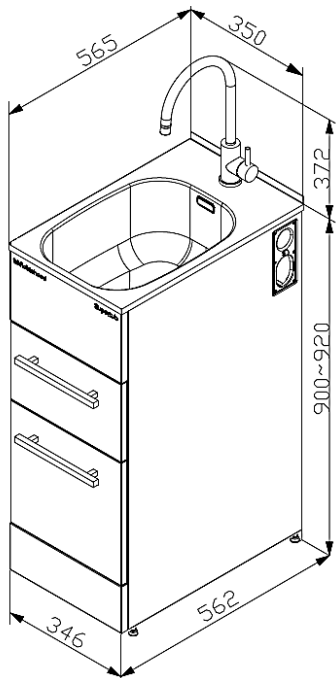

Description

ROBINHOOD SLIM SUPERTUB SERIES 3 DRAWER MODEL S/S GOOSENECK TAP
ST7003SLIM

Dimensions

Dated 29/01/2021

Specifications

Tapware

Tapware type	#304 Stainless Steel Gooseneck Tap
WELS rating	5 Stars, 5.5L per minute
Max & Min pressure	Maximum pressure 72.5 PSI (500 kPa); Minimum pressure 22 PSI (150 kPa)
Temperature range	Recommended temperature range 5° to 65°C; Maximum temperature 80°C

Sink

Bowl type	0.8mm polished #304 Stainless Steel
Bowl capacity	24L gross capacity measured to the top; 17L capacity to overflow
Waste type	Modern basket waste
Overflow	Yes, modern overflow design

Cabinet

Handle type	2x Square brushed pole handles
Storage type	2x Soft close storage drawers
Maximum weight can be handled	Top drawer: 31Kg; Bottom drawer: 30Kg
Maximum height of items can be stored	Top drawer: 190mm; Bottom drawer: 310mm
Adjustable levelling feet	Yes
Side apertures for hoses	Yes, on both sides
Washing machine taps and shut-off valves isolators	Yes, hidden
Washing machine waste pipe	Separate
Cabinet color/finish	Satin white/powder coated
Cabinet material	0.6mm galvanized steel

Dimensions & Weights

Product dimensions (mm)	W350*D565*H(900-920)
Carton dimensions (mm)	W368*D585*H965
Gross/Net weight (Kg)	25/23

Warranty

Tapware & Cabinet	2 years on parts & labour from the date of purchase
Sink	5 years on parts & labour from the date of purchase