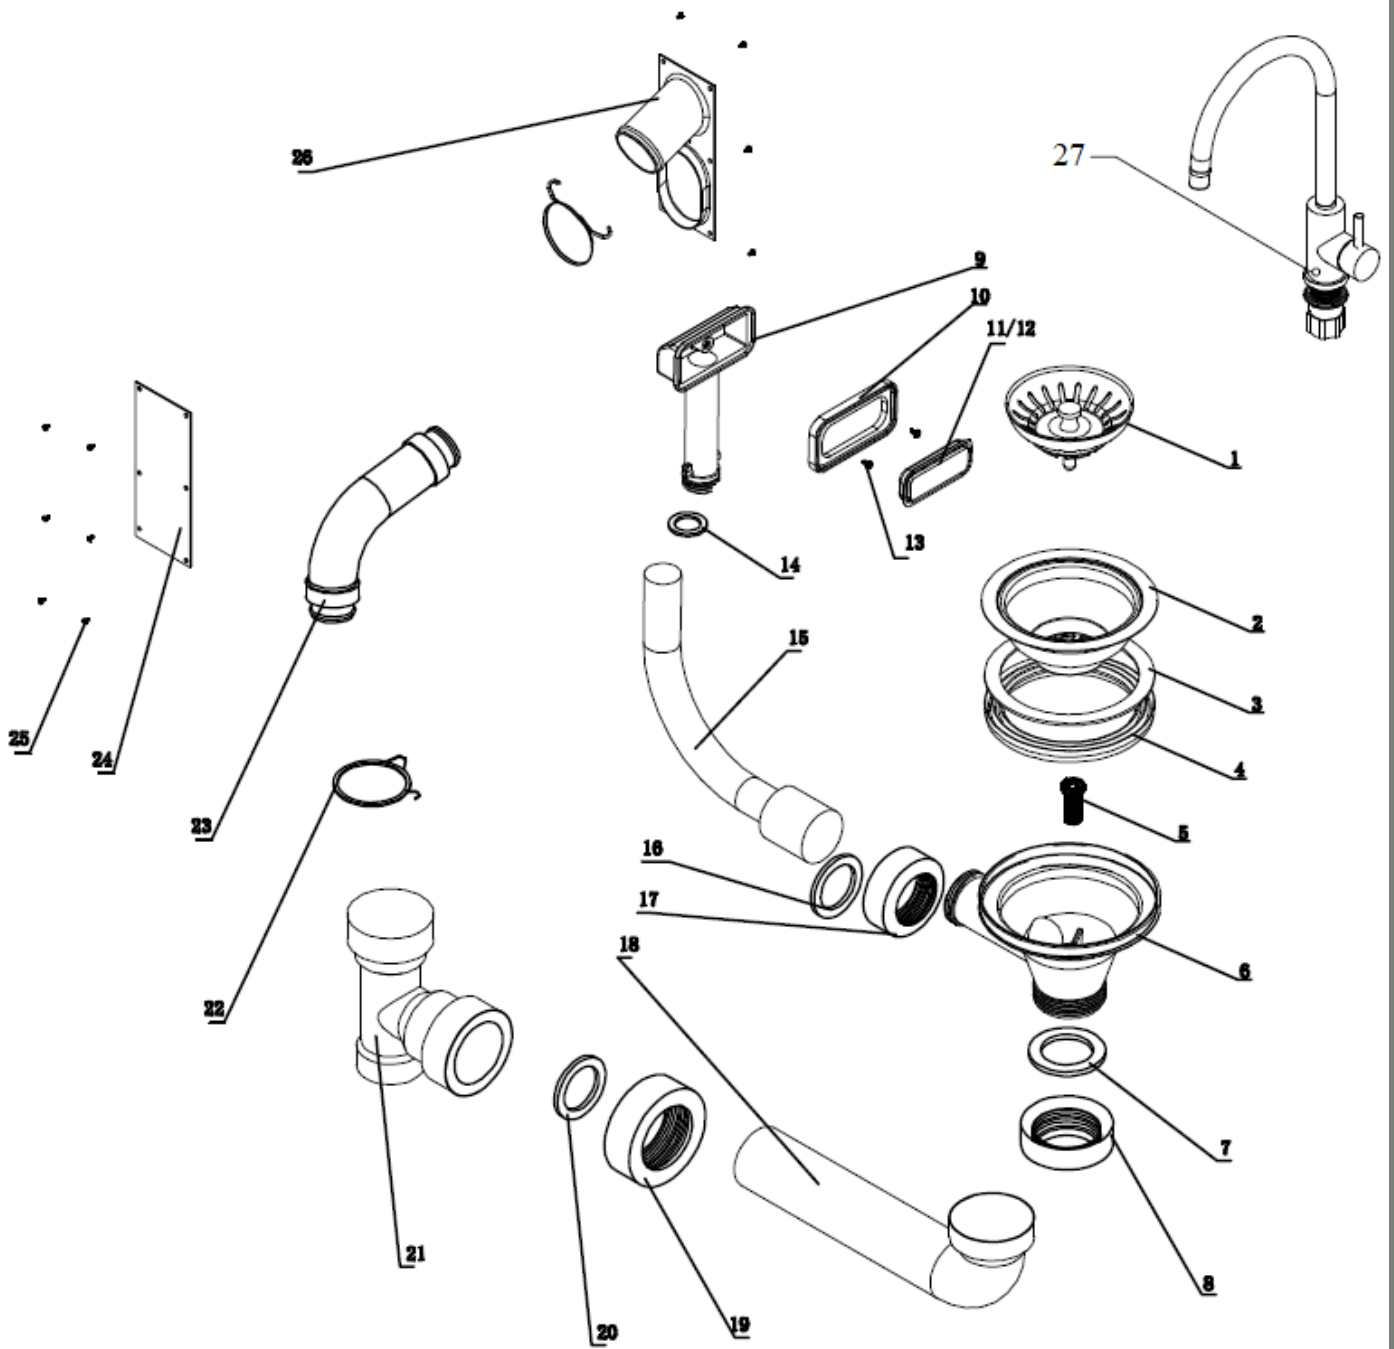

Description: **ROBINHOOD SUPERTUB SERIES 3 DOUBLE DRAWER SLIM, S/S GOOSENECK TAP**

Model Number: **ST7003SLIM**

Model pictured: **ST7003SLIM**

**Actual unit may vary from image shown*

Exploded View

Parts List

Item	Description	Part Number
1	Waste basket assembly	C090000008
2	Stainless steel body	Y110101102
3	Seal of body (thin)	Y112300001
4	Seal of body (thick)	Y112300002
5	Screw nut	Y100300011
6	Plastic body (include brass screw)	Y110101011
7	Rubber seal	Y112300013
8	Screw nut	Y100400003
9	Overflow connection	Y112002059
10	Overflow seal	Y112300125
11	Overflow decorated cover	Y119900320
12	Overflow base	Y119900069
13	Cross screw	Y100199030
14	O ring	Y112300550
15	Overflow hose	Y112001160
16	Waste seal	Y112300015
17	Tube nut I	Y100400011
18	Waste elbow	Y110299013
19	Tube nut II	Y100400004
20	Taper waste seal	Y112300014
21	3 way connection tube	752203
22	Hose WMC clip	752228
23	Hose 290	752225
24	Waste inlet cover	752202
25	Screws (pack of 6)	999054
26	Waste inlet	752201
27	Robinhood Stainless Steel gooseneck tap	STTAP7150A

Exploded View & Parts List Continued

Item	Description	Part Number
1	Square handle slim (with screws, 1 pc)	Y119900438
2	Bottom drawer assembly	C990000040
3	Runner (1 set)	Y119900316
4	Supertub foot assembly (Bag of 4)	Y119900300
5	Top drawer assembly	C990000041
6	Three way ball valve Hot (for drawer models)	752235HT
7	Ball valve 3 way extended handle	751019
8	Three way ball valve Cold (for drawer models)	752235CD
9	Knob assembly Red	750909RD
10	Knob assembly Blue	750909BU