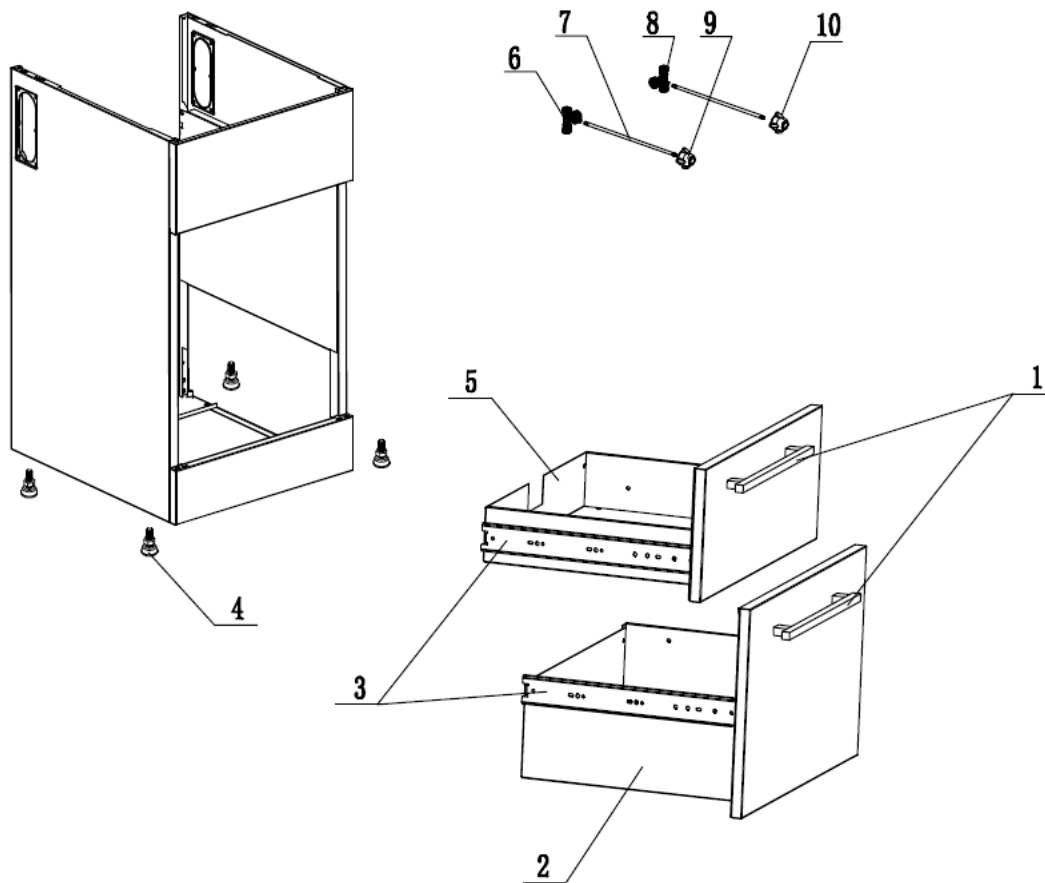

Description: **ROBINHOOD SUPERTUB SERIES 3 DOUBLE DRAWER SLIM, S/S GOOSENECK TAP**

Model Number: **ST7003SLIM**

Model pictured: **ST7003SLIM**

**Actual unit may vary from image shown*

Exploded View

Parts List

Item	Description	Part Number
1	Waste basket assembly	C090000008
2	Stainless steel body	Y110101102
3	Seal of body (thin)	Y112300001
4	Seal of body (thick)	Y112300002
5	Screw nut	Y100300011
6	Plastic body (include brass screw)	Y110101011
7	Rubber seal	Y112300013
8	Screw nut	Y100400003
9	Overflow connection	Y112002059
10	Overflow seal	Y112300125
11	Overflow decorated cover	Y119900320
12	Overflow base	Y119900069
13	Cross screw	Y100199030
14	O ring	Y112300550
15	Overflow hose	Y112001160
16	Waste seal	Y112300015
17	Tube nut I	Y100400011
18	Waste elbow	Y110299013
19	Tube nut II	Y100400004
20	Taper waste seal	Y112300014
21	3 way connection tube	752203
22	Hose WMC clip	752228
23	Hose 290	752225
24	Waste inlet cover	752202
25	Screws (pack of 6)	999054
26	Waste inlet	752201
27	Robinhood Stainless Steel gooseneck tap	STTAP7150A

Exploded View & Parts List Continued

Item	Description	Part Number
1	Square handle slim (with screws, 1 pc)	Y119900438
2	Bottom drawer assembly	C990000040
3	Runner (1 set)	Y119900316
4	Supertub foot assembly (Bag of 4)	Y119900300
5	Top drawer assembly	C990000041
6	Three way ball valve Hot (for drawer models)	752235HT
7	Ball valve 3 way extended handle	751019
8	Three way ball valve Cold (for drawer models)	752235CD
9	Knob assembly Red	750909RD
10	Knob assembly Blue	750909BU