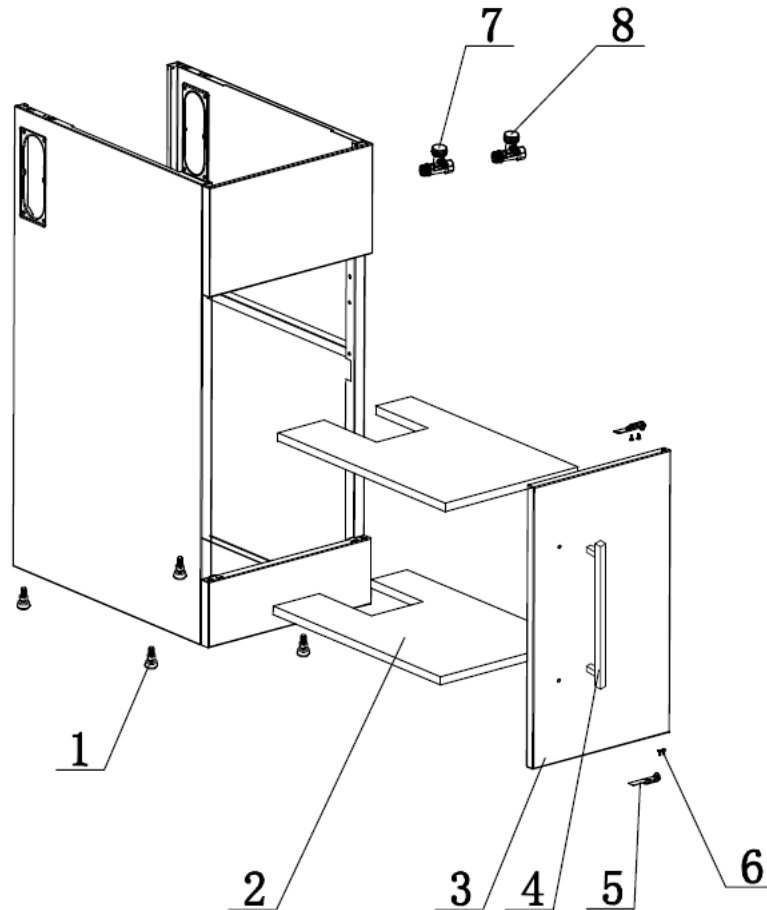

Description: **ROBINHOOD SUPERTUB SERIES 3 SLIM DOOR, S/S GOOSENECK TAP**

Model Number: **STSLIMTAP3 (White); STSLIMTAP3B (Black)**

Model pictured: **STSLIMTAP3/STSLIMTAP3B**

**Actual unit may vary from image shown*

Exploded View

Parts List

Item	Description	Part Number
1	Waste basket assembly	C090000008
2	Stainless steel body	Y110101102
3	Seal of body (thin)	Y112300001
4	Seal of body (thick)	Y112300002
5	Screw nut	Y100300011
6	Plastic body (include brass screw)	Y110101011
7	Rubber seal	Y112300013
8	Screw nut	Y100400003
9	Overflow connection	Y112002059
10	Overflow seal	Y112300125
11	Overflow decorated cover	Y119900320
12	Overflow base	Y119900069
13	Cross screw	Y100199030
14	O ring	Y112300550
15	Overflow hose	Y112001160
16	Waste seal	Y112300015
17	Tube nut I	Y100400011
18	Waste elbow	Y110299013
19	Tube nut II	Y100400004
20	Taper waste seal	Y112300014
21	3 way connection tube	752203
22	Hose WMC clip	752228
23	Hose 290	752225
24	Waste inlet cover white for STSLIMTAP3	752202
	Waste inlet cover black for STSLIMTAP3B	n/a outside of production
25	Screws (bag of 6)	999054
26	Waste inlet	752201
27	Robinhood Stainless Steel gooseneck tap	STTAP7150A

Exploded View & Parts List Continued

Item	Description	Part Number
1	Supertub foot assembly (Bag of 4)	Y119900300
2	Slim shelf/floor	C150099003
3	Slim door white for STSTLIMTAP3	C150100027
	Slim door black for STSTLIMTAP3B	C150100026
4	Square handle standard (with screws, 1pc)	Y119900349
5+6	Plastic hinge with screws	752054
7	Three way ball valve Hot (for door models)	752234HT
8	Three way ball valve Cold (for door models)	752234CD