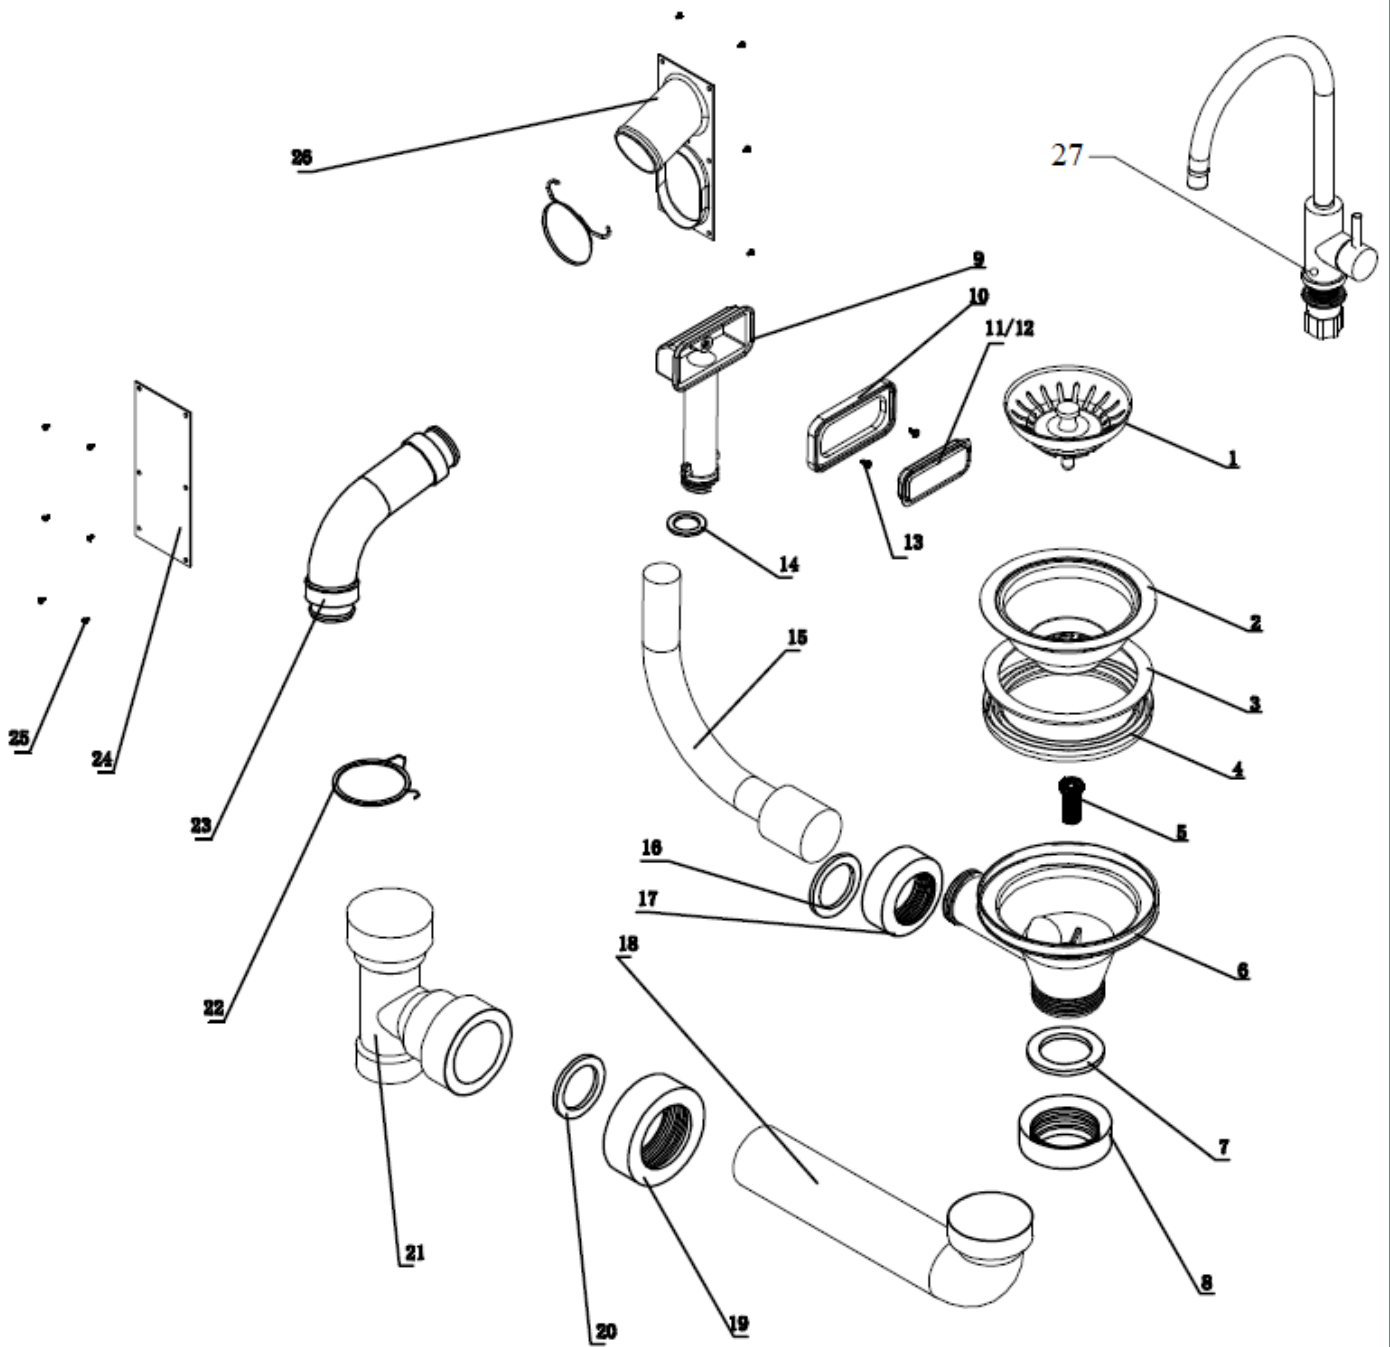

Description: **ROBINHOOD SUPERTUB SERIES 3 SLIM DOOR, S/S GOOSENECK TAP**

Model Number: **STSLIMTAP3 (White); STSLIMTAP3B (Black)**

Model pictured: **STSLIMTAP3/STSLIMTAP3B**

**Actual unit may vary from image shown*

Exploded View

Parts List

Item	Description	Part Number
1	Waste basket assembly	C090000008
2	Stainless steel body	Y110101102
3	Seal of body (thin)	Y112300001
4	Seal of body (thick)	Y112300002
5	Screw nut	Y100300011
6	Plastic body (include brass screw)	Y110101011
7	Rubber seal	Y112300013
8	Screw nut	Y100400003
9	Overflow connection	Y112002059
10	Overflow seal	Y112300125
11	Overflow decorated cover	Y119900320
12	Overflow base	Y119900069
13	Cross screw	Y100199030
14	O ring	Y112300550
15	Overflow hose	Y112001160
16	Waste seal	Y112300015
17	Tube nut I	Y100400011
18	Waste elbow	Y110299013
19	Tube nut II	Y100400004
20	Taper waste seal	Y112300014
21	3 way connection tube	752203
22	Hose WMC clip	752228
23	Hose 290	752225
24	Waste inlet cover white for STSLIMTAP3	752202
	Waste inlet cover black for STSLIMTAP3B	n/a outside of production
25	Screws (bag of 6)	999054
26	Waste inlet	752201
27	Robinhood Stainless Steel gooseneck tap	STTAP7150A

Exploded View & Parts List Continued

Item	Description	Part Number
1	Supertub foot assembly (Bag of 4)	Y119900300
2	Slim shelf/floor	C150099003
3	Slim door white for STSTLIMTAP3	C150100027
	Slim door black for STSTLIMTAP3B	C150100026
4	Square handle standard (with screws, 1pc)	Y119900349
5+6	Plastic hinge with screws	752054
7	Three way ball valve Hot (for door models)	752234HT
8	Three way ball valve Cold (for door models)	752234CD