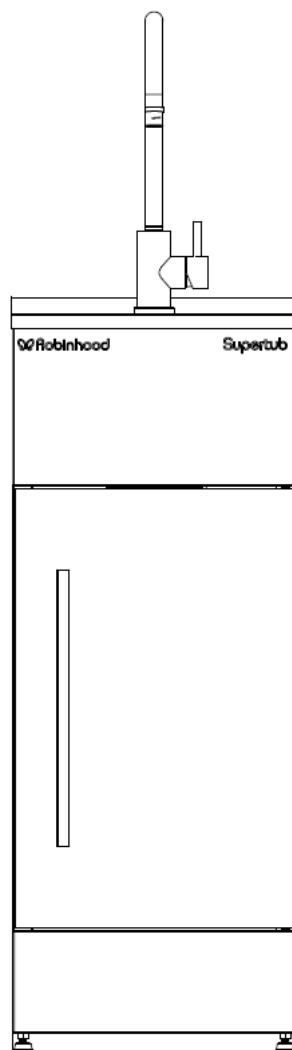

Description: **ROBINHOOD SUPERTUB SERIES 3 SLIM DOOR, S/S GOOSENECK TAP**

Model Number: **STSLIMTAP3 (White); STSLIMTAP3B (Black)**

Model pictured: **STSLIMTAP3/STSLIMTAP3B**

**Actual unit may vary from image shown*

Exploded View

Parts List

Item	Description	Part Number
1	Waste basket assembly	C090000008
2	Stainless steel body	Y110101102
3	Seal of body (thin)	Y112300001
4	Seal of body (thick)	Y112300002
5	Screw nut	Y100300011
6	Plastic body (include brass screw)	Y110101011
7	Rubber seal	Y112300013
8	Screw nut	Y100400003
9	Overflow connection	Y112002059
10	Overflow seal	Y112300125
11	Overflow decorated cover	Y119900320
12	Overflow base	Y119900069
13	Cross screw	Y100199030
14	O ring	Y112300550
15	Overflow hose	Y112001160
16	Waste seal	Y112300015
17	Tube nut I	Y100400011
18	Waste elbow	Y110299013
19	Tube nut II	Y100400004
20	Taper waste seal	Y112300014
21	3 way connection tube	752203
22	Hose WMC clip	752228
23	Hose 290	752225
24	Waste inlet cover white for STSLIMTAP3	752202
	Waste inlet cover black for STSLIMTAP3B	n/a outside of production
25	Screws (bag of 6)	999054
26	Waste inlet	752201
27	Robinhood Stainless Steel gooseneck tap	STTAP7150A

Exploded View & Parts List Continued

Item	Description	Part Number
1	Supertub foot assembly (Bag of 4)	Y119900300
2	Slim shelf/floor	C150099003
3	Slim door white for STSTLIMTAP3	C150100027
	Slim door black for STSTLIMTAP3B	C150100026
4	Square handle standard (with screws, 1pc)	Y119900349
5+6	Plastic hinge with screws	752054
7	Three way ball valve Hot (for door models)	752234HT
8	Three way ball valve Cold (for door models)	752234CD