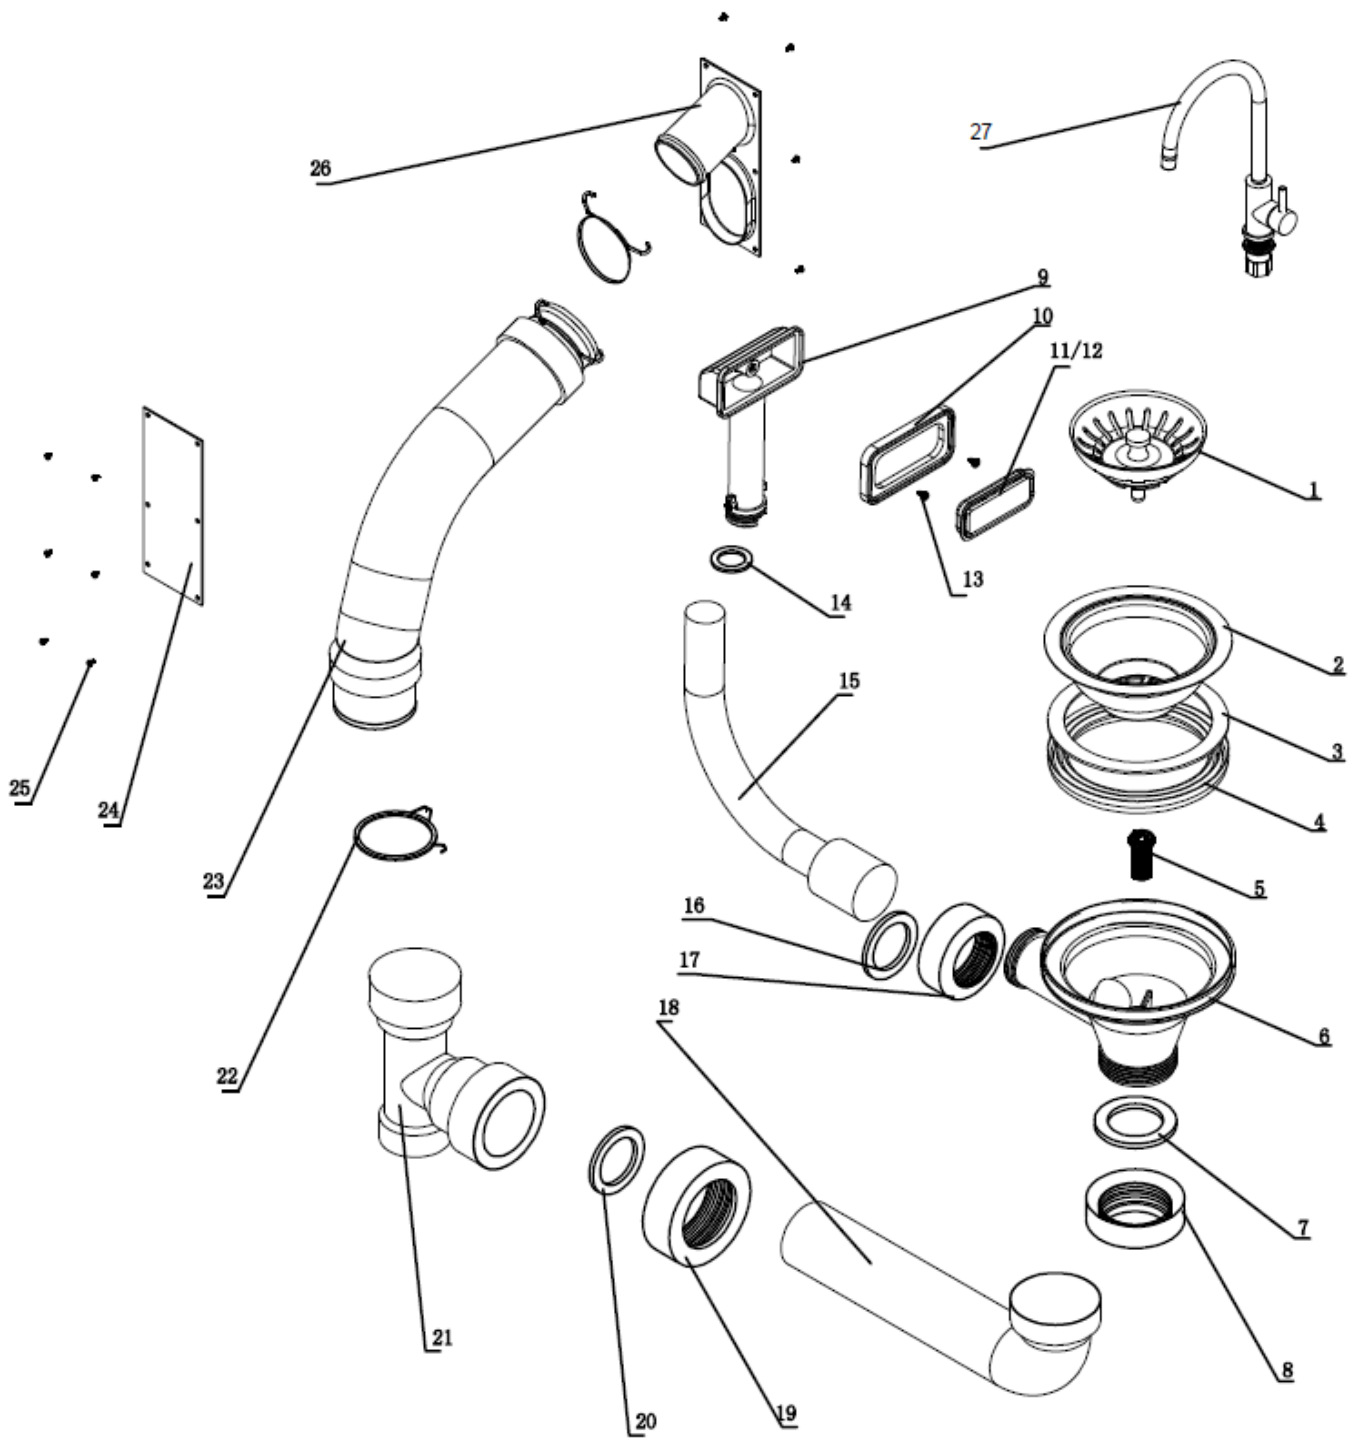

Description: **ROBINHOOD SUPERTUB SERIES 3 STANDARD DOOR, S/S GOOSENECK TAP**

Model Number: **ST3103 (White); ST3103B (Black)**

Model pictured: **ST3103/ST3103B**

*\*Actual unit may vary from image shown*

## Parts List

Item	Description	Part Number
1	Waste basket assembly	C090000008
2	Stainless steel body	Y110101102
3	Seal of body (thin)	Y112300001
4	Seal of body (thick)	Y112300002
5	Screw nut	Y100300011
6	Plastic body (include brass screw)	Y110101011
7	Rubber seal	Y112300013
8	Screw nut	Y100400003
9	Overflow connection	Y112002059
10	Overflow seal	Y112300125
11	Overflow decorated cover	Y119900320
12	Overflow base	Y119900069
13	Cross screw	Y100199030
14	O ring	Y112300550
15	Overflow hose	Y112001160
16	Waste seal	Y112300015
17	Tube nut I	Y100400011
18	Waste elbow	Y110299013
19	Tube nut II	Y100400004
20	Taper waste seal	Y112300014
21	3 way connection tube	752203
22	Hose WMC clip	752228
23	Hose 370	752224
24	Waste inlet cover white for ST3103	752202
	Waste inlet cover black for ST3103B	n/a outside of production
25	Screws (pack of 6)	999054
26	Waste inlet	752201
27	Robinhood Stainless Steel gooseneck tap	STTAP7150A

## Exploded View & Parts List Continued

Item	Description	Part Number
1	Supertub foot assembly (Bag of 4)	Y119900300
2	Standard shelf/floor	C150099002
3	Standard door white for ST3103	752057
	Standard door black for ST3103B	C150100025
4	Square handle (with screws, 1 pc)	Y119900349
5+6	Plastic hinge with screws	752054
7	Three way valve hot (for door models)	752234HT
8	Three way valve cold (for door models)	752234CD