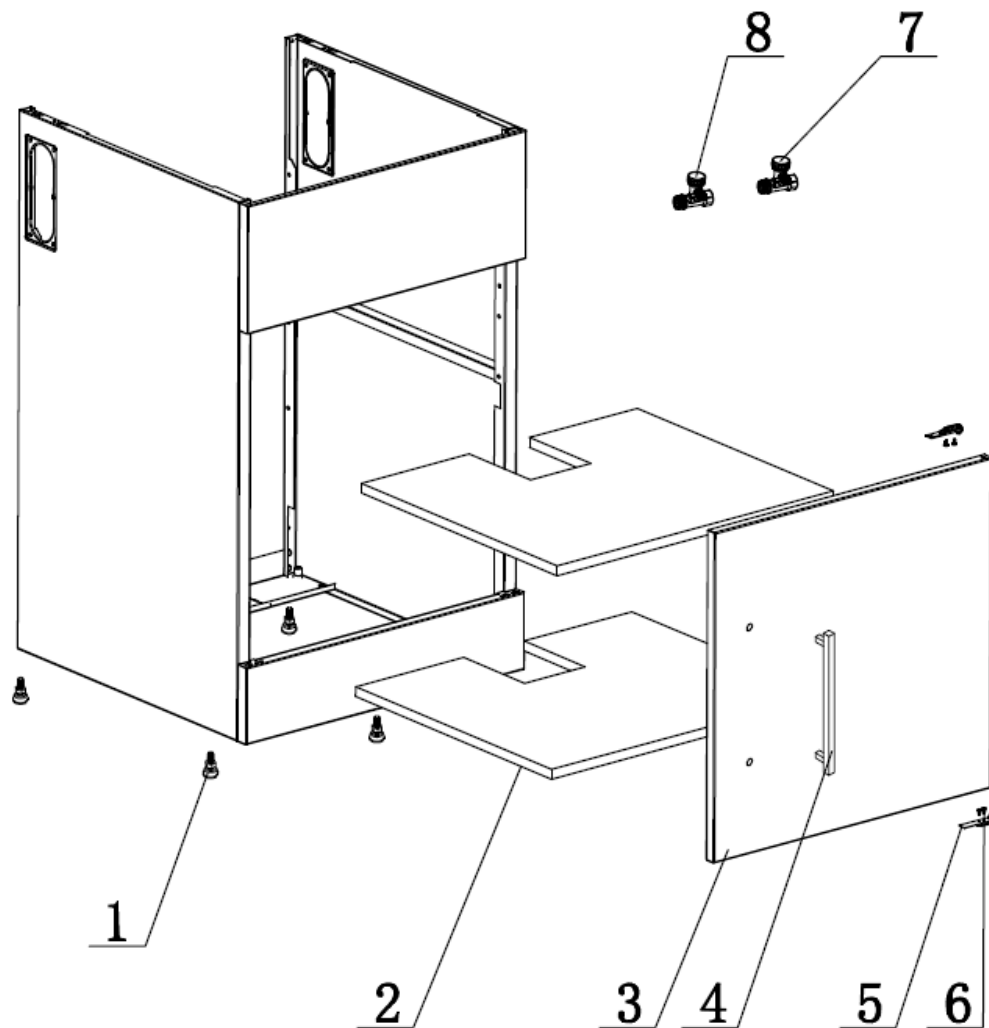

Description: **ROBINHOOD SUPERTUB SERIES 3 STANDARD DOOR, S/S GOOSENECK TAP**

Model Number: **ST3103 (White); ST3103B (Black)**

Model pictured: **ST3103/ST3103B**

*\*Actual unit may vary from image shown*

## Parts List

Item	Description	Part Number
1	Waste basket assembly	C090000008
2	Stainless steel body	Y110101102
3	Seal of body (thin)	Y112300001
4	Seal of body (thick)	Y112300002
5	Screw nut	Y100300011
6	Plastic body (include brass screw)	Y110101011
7	Rubber seal	Y112300013
8	Screw nut	Y100400003
9	Overflow connection	Y112002059
10	Overflow seal	Y112300125
11	Overflow decorated cover	Y119900320
12	Overflow base	Y119900069
13	Cross screw	Y100199030
14	O ring	Y112300550
15	Overflow hose	Y112001160
16	Waste seal	Y112300015
17	Tube nut I	Y100400011
18	Waste elbow	Y110299013
19	Tube nut II	Y100400004
20	Taper waste seal	Y112300014
21	3 way connection tube	752203
22	Hose WMC clip	752228
23	Hose 370	752224
24	Waste inlet cover white for ST3103	752202
	Waste inlet cover black for ST3103B	n/a outside of production
25	Screws (pack of 6)	999054
26	Waste inlet	752201
27	Robinhood Stainless Steel gooseneck tap	STTAP7150A

## Exploded View & Parts List Continued

Item	Description	Part Number
1	Supertub foot assembly (Bag of 4)	Y119900300
2	Standard shelf/floor	C150099002
3	Standard door white for ST3103	752057
	Standard door black for ST3103B	C150100025
4	Square handle (with screws, 1 pc)	Y119900349
5+6	Plastic hinge with screws	752054
7	Three way valve hot (for door models)	752234HT
8	Three way valve cold (for door models)	752234CD