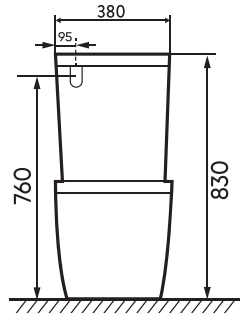

## DIMENSIONS

### S-TRAP PC-60 60mm-185mm

*This item comes included in box*

### S-TRAP PC-160 160mm-225mm

*This item needs to be purchased*