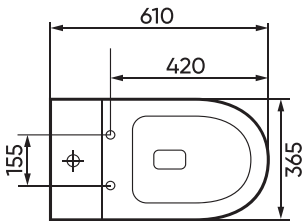

## DIMENSIONS

### S-TRAP PC-60 60mm-185mm

*This item comes included in box*

### S-TRAP PC-160 160mm-225mm

*This item needs to be purchased*