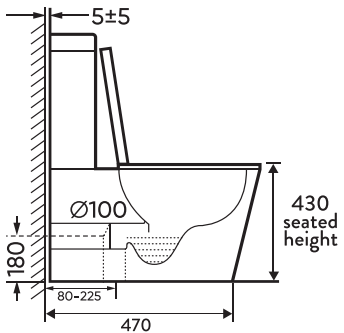

## DIMENSIONS

### S-TRAP PC-60 60mm-185mm

*This item comes included in box*

### S-TRAP PC-160 160mm-225mm

*This item needs to be purchased*