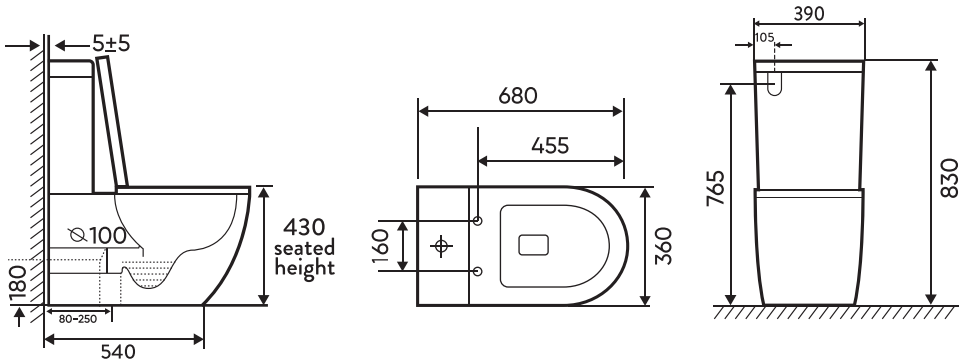

HURRICANE

DIMENSIONS

CONNECTIONS

S-TRAP PC-60 60mm-185mm

This item comes included in box

S-TRAP PC-160 160mm-250mm

This item needs to be purchased