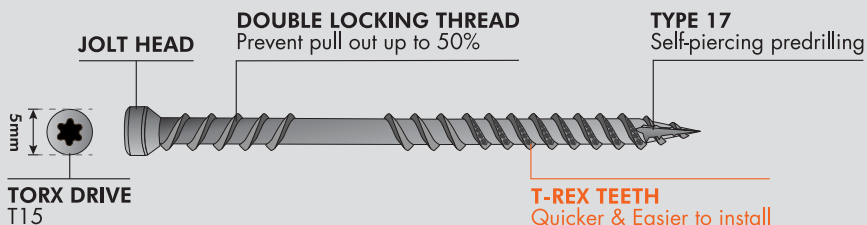

## ECKO T-REX17® 8G JOLTSCREW

### Jolt Head - Outdoor XGuard & 316 S/Steel

JOLT HEAD

DOUBLE LOCKING

T-REX TEETH

TYPE 17

#### Features & Benefits

- Jolt Head - A small head (5mm) for applications where the head is required to be concealed
- Double Locking Thread - Prevent pull out up to 50%
- T-REX Teeth - Quicker & Easier to install
- Type 17 - Self-piercing predrilling