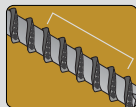

## ECKO T-REX17® 8G JOLTSCREW

### Jolt Head - Outdoor XGuard & 316 S/Steel

JOLT HEAD

DOUBLE LOCKING

T-REX TEETH

TYPE 17

#### Features & Benefits

- Jolt Head - A small head (5mm) for applications where the head is required to be concealed
- Double Locking Thread - Prevent pull out up to 50%
- T-REX Teeth - Quicker & Easier to install
- Type 17 - Self-piercing predrilling