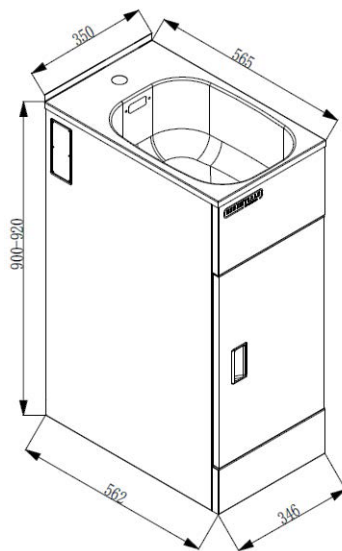

ESSENTIALS

BY RAYMOR

Essentials by Raymor is the ideal and easy choice for plumbers.
A true friendly go-to range that is dependable.

350MM LAUNDRY CABINET

PRODUCT CODE: (7)736548 (RE350LCBNTS1WH)

FEATURES & BENEFITS:

- Cabinet: 0.6mm galvanized sheet metal, satin white powder coated.
- Bowl: 304 grade Stainless Steel; 288w*420d*195h; 22L gross capacity (measured to the top of the bowl); 17L net capacity (measured to the overflow).
- Door: Adjustable left or right opening with recessed handle.
- Side apertures for hoses.
- Supporting levelling feet.
- Waste pipe with overflow kit.
- Warranty: 5 years on Stainless Steel bowl; 2 years on Cabinet and other components from the date of original purchase for domestic use.