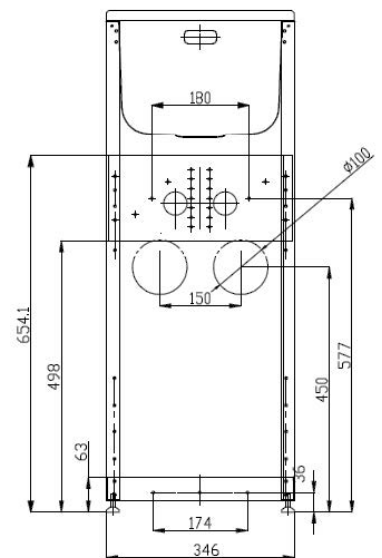

ESSENTIALS

BY RAYMOR

Essentials by Raymor is the ideal and easy choice for plumbers.
A true friendly go-to range that is dependable.

350MM LAUNDRY CABINET

PRODUCT CODE: (7)736548 (RE350LCBNTS1WH)

FEATURES & BENEFITS:

- Cabinet: 0.6mm galvanized sheet metal, satin white powder coated.
- Bowl: 304 grade Stainless Steel; 288w*420d*195h; 22L gross capacity (measured to the top of the bowl); 17L net capacity (measured to the overflow).
- Door: Adjustable left or right opening with recessed handle.
- Side apertures for hoses.
- Supporting levelling feet.
- Waste pipe with overflow kit.
- Warranty: 5 years on Stainless Steel bowl; 2 years on Cabinet and other components from the date of original purchase for domestic use.