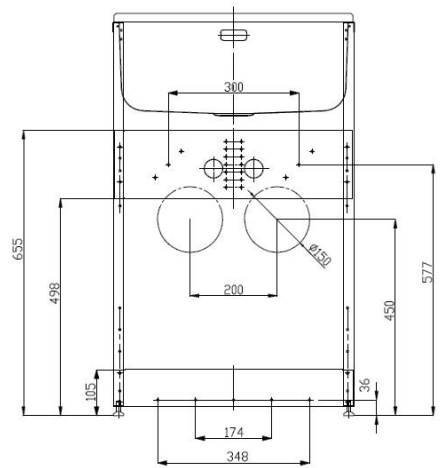

## 560MM LAUNDRY CABINET

PRODUCT CODE: 736549 (RE560LCBNTS1WH)

### FEATURES & BENEFITS:

- Cabinet: 0.6mm galvanized sheet metal, satin white powder coated.
- Bowl: 304 grade Stainless Steel; 288w\*420d\*195h; 22L gross capacity (measured to the top of the bowl); 17L net capacity (measured to the overflow).
- Door: Adjustable left or right opening with recessed handle.
- Side apertures for hoses.
- Supporting levelling feet.
- Waste pipe with overflow kit.
- Warranty: 5 years on Stainless Steel bowl; 2 years on Cabinet and other components from the date of original purchase for domestic use.