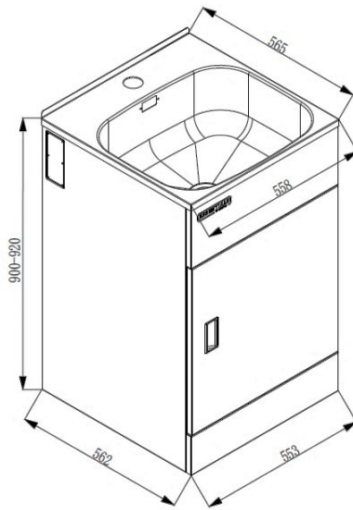

## 560MM LAUNDRY CABINET

PRODUCT CODE: 736549 (RE560LCBNTS1WH)

### FEATURES & BENEFITS:

- Cabinet: 0.6mm galvanized sheet metal, satin white powder coated.
- Bowl: 304 grade Stainless Steel; 288w\*420d\*195h; 22L gross capacity (measured to the top of the bowl); 17L net capacity (measured to the overflow).
- Door: Adjustable left or right opening with recessed handle.
- Side apertures for hoses.
- Supporting levelling feet.
- Waste pipe with overflow kit.
- Warranty: 5 years on Stainless Steel bowl; 2 years on Cabinet and other components from the date of original purchase for domestic use.