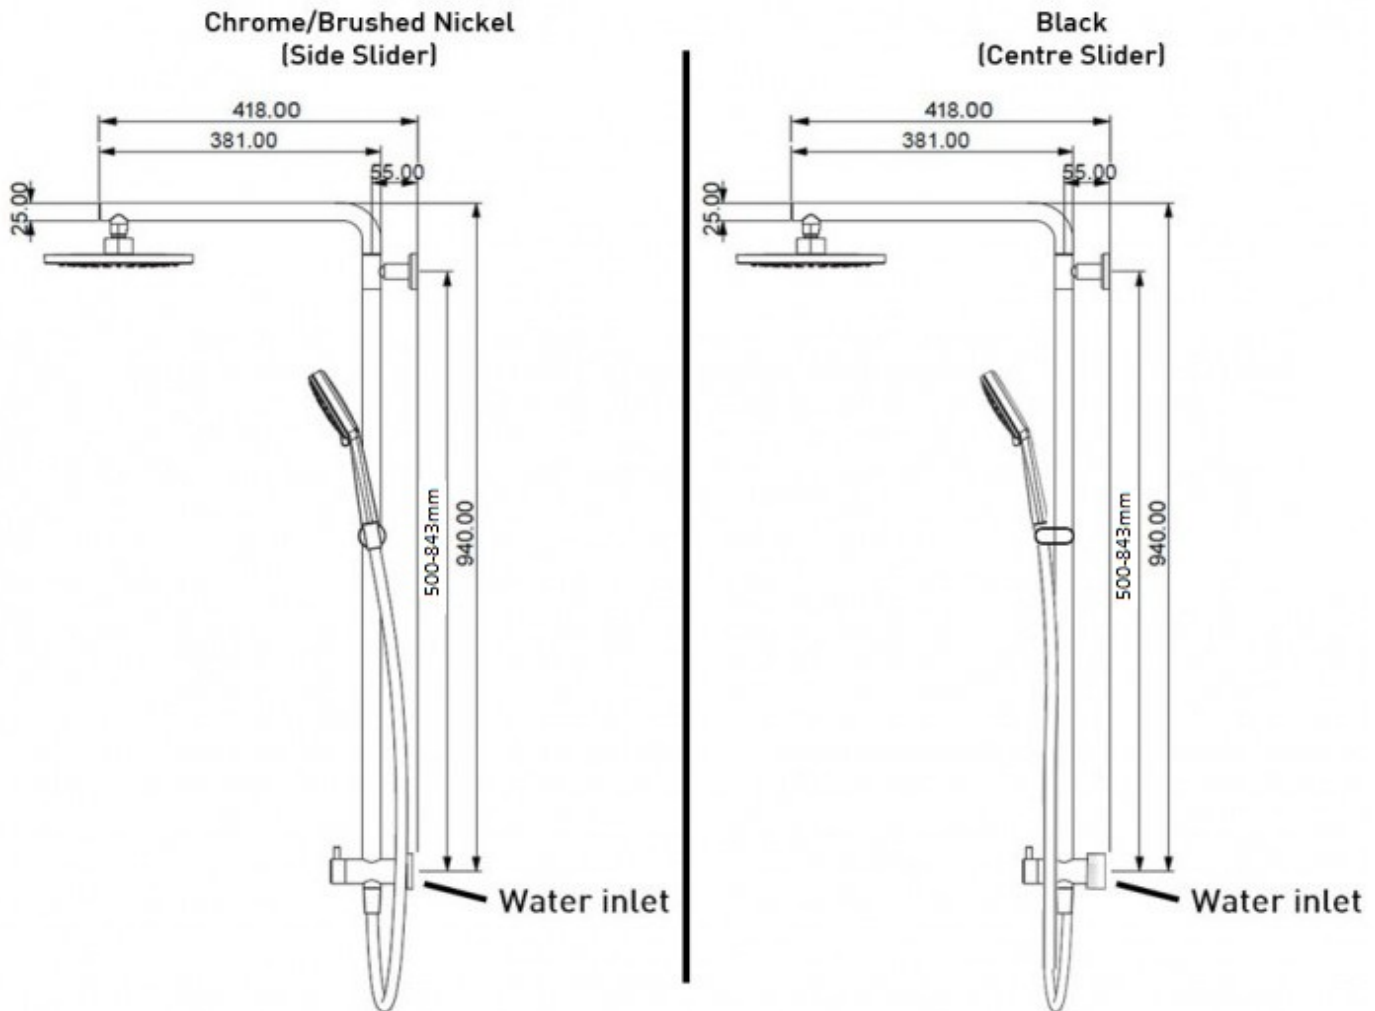

SPLASH 1 COLUMN SHOWER 3FCT - CHROME

40230.02

$889

ELEMENTi

Residential/Light Commercial

Suitable for Residential/Light Commercial Use (Kitchens, Bathrooms and Laundries in Motels, Hotels and Retirement Villages)

2

Guarantee

2 Year Guarantee on non chrome finish

5

Guarantee

5 Year Guarantee

3 Star WELS rating

8 litres per minute at mains pressure

Mains Pressure

Suitable for Mains Pressure.

Ribbed Hose

Flexible Ribbed Hose (Chrome only)