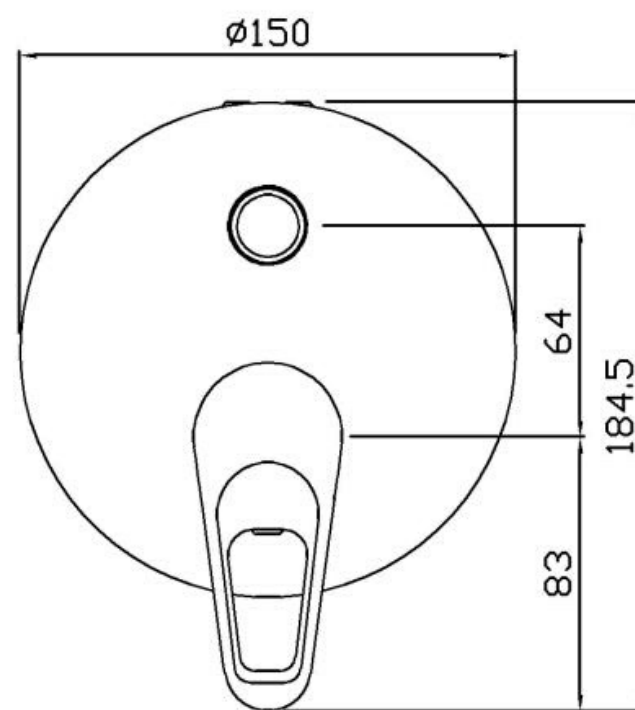

## DIVERTER MIXER

Product Code: (7)734399