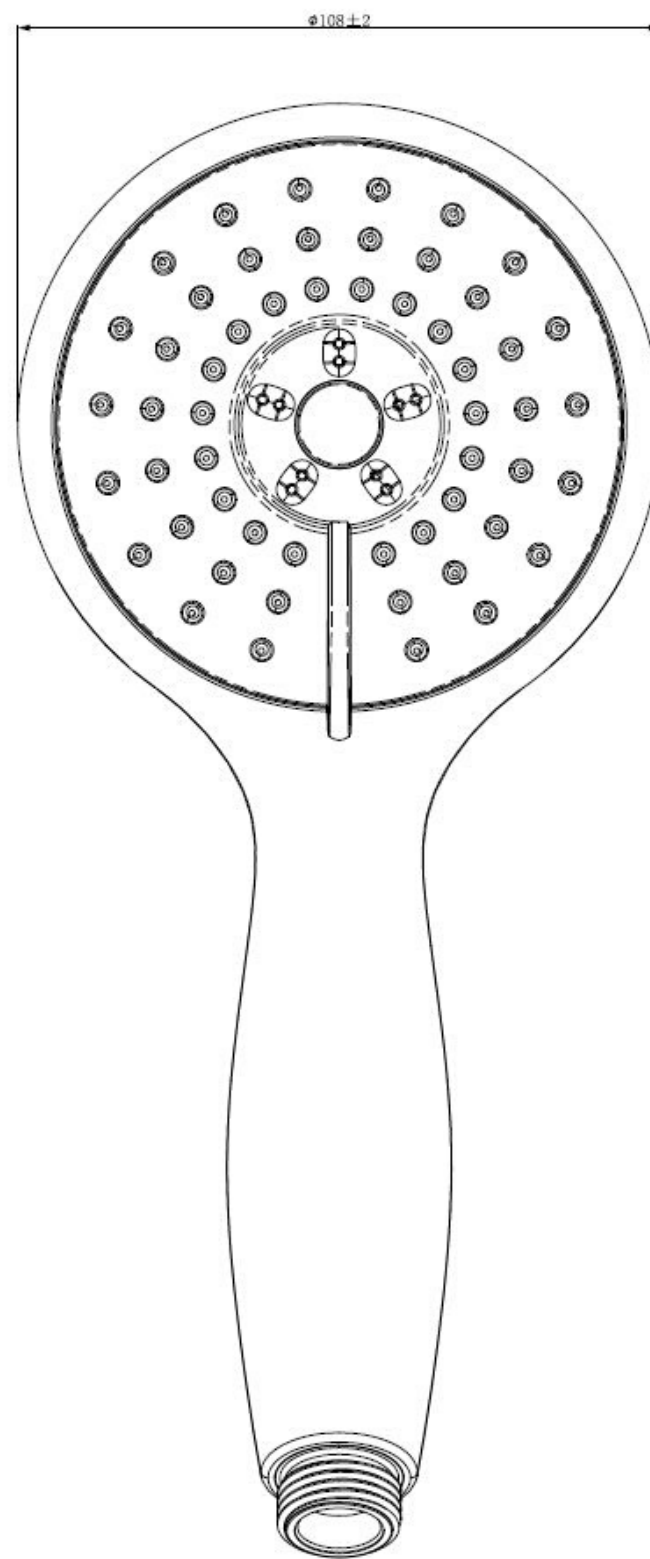

## HAND-PIECE SHOWER

Product Code: (7)734402

### FEATURES & BENEFITS:

- 3-function shower
- Suitable for mains pressure
- Chrome-plated finish
- WELS 3-star rated
- 9.0 L/min flow rate
- One-year warranty