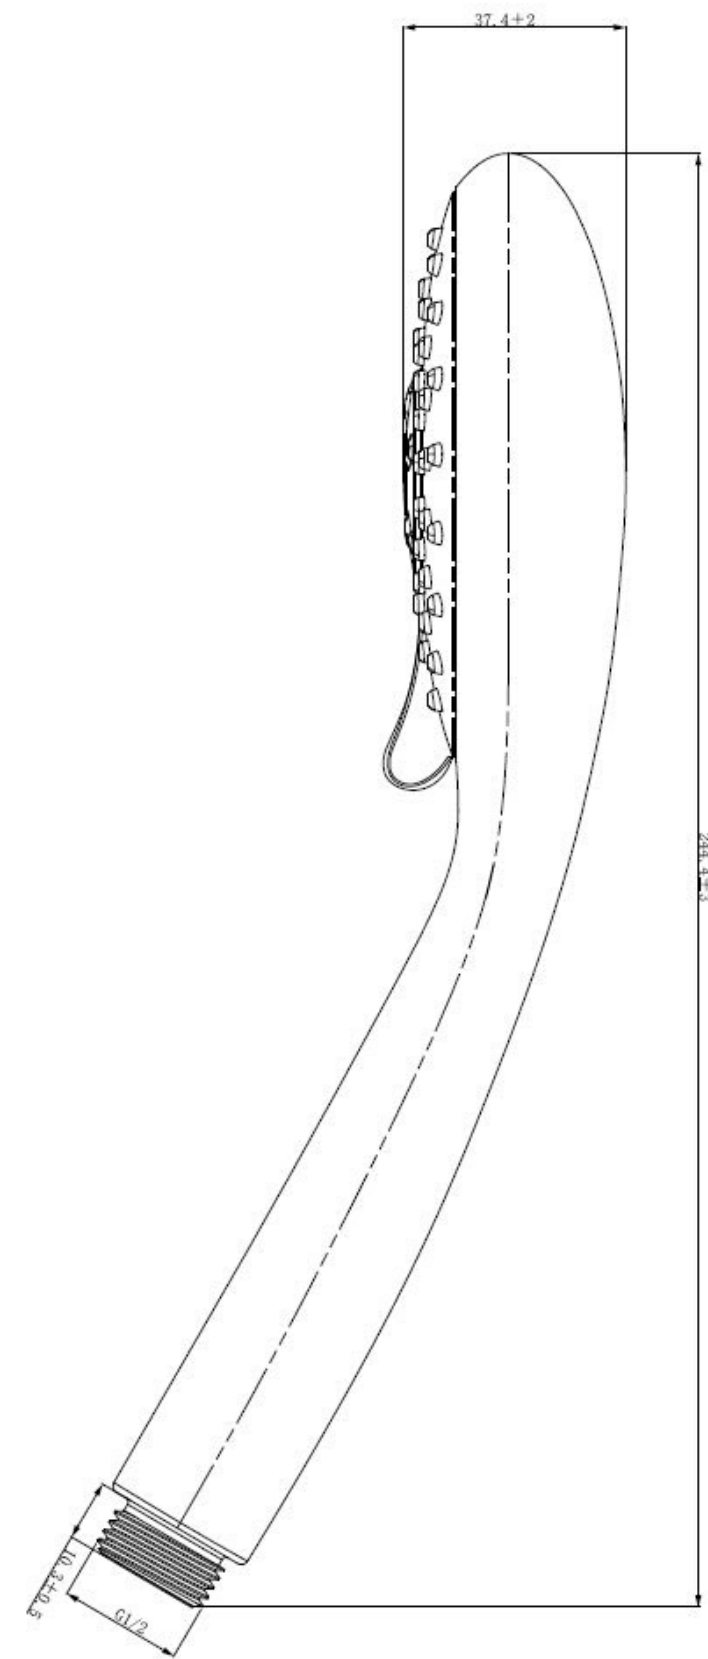

## HAND-PIECE SHOWER

Product Code: (7)734402

### FEATURES & BENEFITS:

- 3-function shower
- Suitable for mains pressure
- Chrome-plated finish
- WELS 3-star rated
- 9.0 L/min flow rate
- One-year warranty