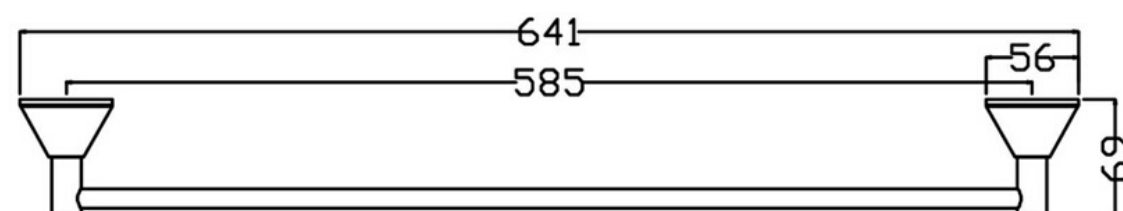

Essentials by Raymor is the ideal and easy choice for plumbers. A true friendly go-to range that is dependable.

TOWEL RAIL (SINGLE)

Product Code: (7)734411 600mm

FEATURES & BENEFITS:

- Chrome-plated finish
- One-year warranty