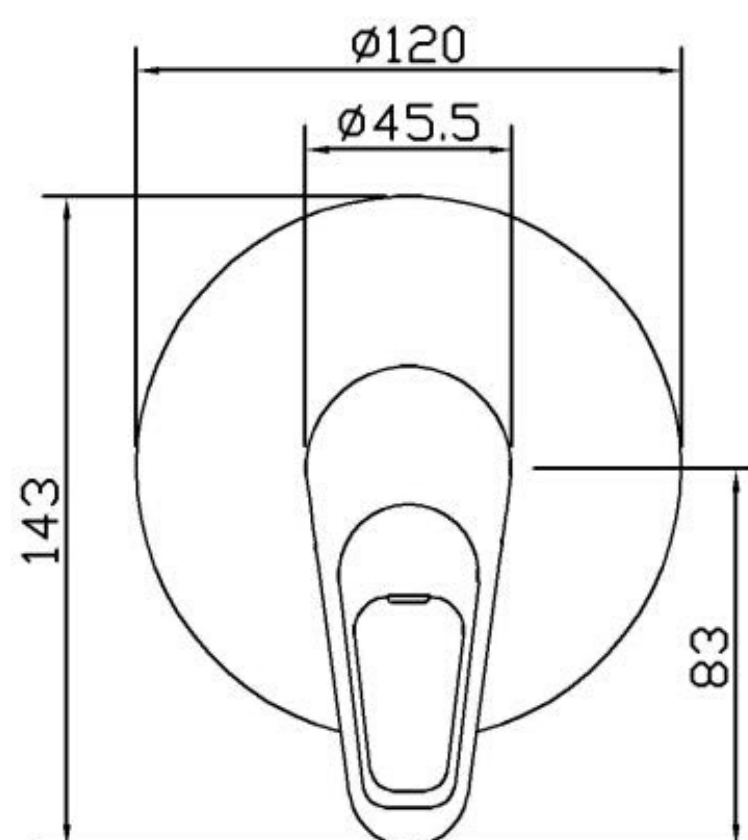

ESSENTIALS

BY RAYMOR

Essentials by Raymor is the ideal and easy choice for plumbers. A true friendly go-to range that is dependable.

SHOWER MIXER

Product Code: (7)734400

FEATURES & BENEFITS:

- Solid brass construction
- Suitable for mains pressure
- Chrome-plated finish
- One-year warranty