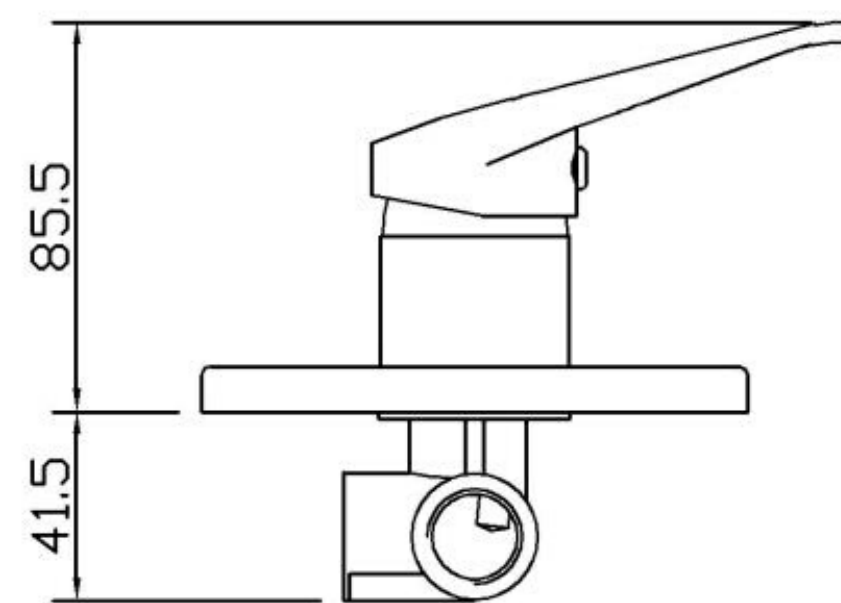

ESSENTIALS

BY RAYMOR

Essentials by Raymor is the ideal and easy choice for plumbers. A true friendly go-to range that is dependable.

SHOWER MIXER

Product Code: (7)734400

FEATURES & BENEFITS:

- Solid brass construction
- Suitable for mains pressure
- Chrome-plated finish
- One-year warranty